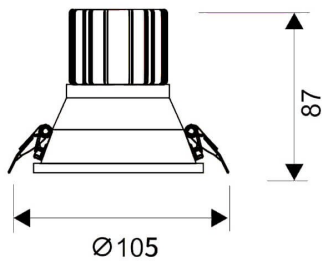

LIGHT HOLE

Lavov Downlights from the family LIGHT HOLE ,power 15 W and CRI 80 with an optic 40 degrees made in Die Cast Aluminum finished in White with a real lumen output of 1350lm and an efficiency of 90lm/W. ON/OFF driver.

Item code	86.D216.2331.01
Product type	Indoor
Category	Downlights
Family	LIGHT HOLE

Pictograms

Scheme

Product

Real power (W)	15
Real luminous flux (Lm)	1350
Luminous efficiency (Lm/W)	90
Beam angle (°)	40
Life time (h)	50000 h L80B10
IP	20
Electrical class insulation	Clas II
Colour	White
Control gear included	Yes
Control gear	ON/OFF
Flicker Free	Yes
Light source	LED
Type of LED	COB
Colour temperature (K)	3000
Colour consistency (SDCM)	SDCM<3
CRI	80