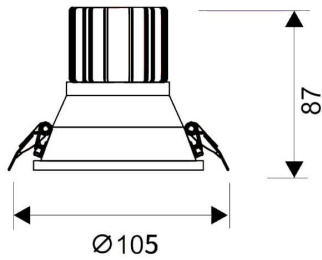

LIGHT HOLE

Lavov Downlights from the family LIGHT HOLE ,power 15 W and CRI 80 with an optic 40 degrees made in Die Cast Aluminum finished in White with a real lumen output of 1350lm and an efficiency of 90lm/W. ON/OFF driver.

Item code	86.D216.2331.01
Product type	Indoor
Category	Downlights
Family	LIGHT HOLE

Pictograms

Scheme

Product

Real power (W)	15
Real luminous flux (Lm)	1350
Luminous efficiency (Lm/W)	90
Beam angle (°)	40
Life time (h)	50000 h L80B10
IP	20
Electrical class insulation	Clas II
Colour	White
Control gear included	Yes
Control gear	ON/OFF
Flicker Free	Yes
Light source	LED
Type of LED	COB
Colour temperature (K)	3000
Colour consistency (SDCM)	SDCM<3
CRI	80