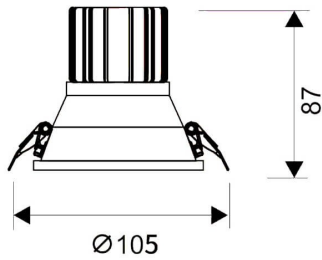

LIGHT HOLE

Lavov Downlights from the family LIGHT HOLE ,power 15 W and CRI 80 with an optic 40 degrees made in Die Cast Aluminum finished in White with a real lumen output of 1350lm and an efficiency of 90lm/W. DALI driver.

Item code	86.D216.2333.01
Product type	Indoor
Category	Downlights
Family	LIGHT HOLE

Pictograms

Scheme

Product

Real power (W)	15
Real luminous flux (Lm)	1350
Luminous efficiency (Lm/W)	90
Beam angle (°)	40
Life time (h)	50000 h L80B10
IP	20
Electrical class insulation	Clas II
Colour	White
Control gear included	Yes
Control gear	DALI
Flicker Free	Yes
Light source	LED
Type of LED	COB
Colour temperature (K)	3000
Colour consistency (SDCM)	SDCM<3
CRI	80