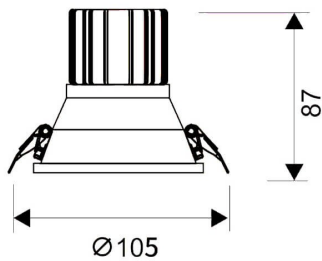

LIGHT HOLE

Lavov Downlights from the family LIGHT HOLE ,power 15 W and CRI 80 with an optic 40 degrees made in Die Cast Aluminum finished in White with a real lumen output of 1350lm and an efficiency of 90lm/W. DALI driver.

Item code	86.D216.2333.01
Product type	Indoor
Category	Downlights
Family	LIGHT HOLE

Pictograms

Scheme

Product

Real power (W)	15
Real luminous flux (Lm)	1350
Luminous efficiency (Lm/W)	90
Beam angle (°)	40
Life time (h)	50000 h L80B10
IP	20
Electrical class insulation	Clas II
Colour	White
Control gear included	Yes
Control gear	DALI
Flicker Free	Yes
Light source	LED
Type of LED	COB
Colour temperature (K)	3000
Colour consistency (SDCM)	SDCM<3
CRI	80