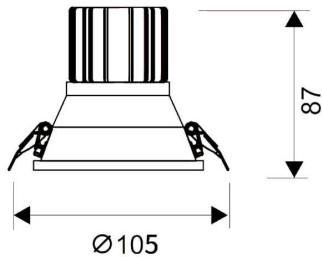

LIGHT HOLE

Lavov Downlights from the family LIGHT HOLE ,power 15 W and CRI 80 with an optic 24 degrees made in Die Cast Aluminum finished in White with a real lumen output of 1350lm and an efficiency of 90lm/W. ON/OFF driver.

Item code	86.D216.2411.01
Product type	Indoor
Category	Downlights
Family	LIGHT HOLE

Pictograms

Scheme

Product

Real power (W)	15
Real luminous flux (Lm)	1350
Luminous efficiency (Lm/W)	90
Beam angle (°)	24
Life time (h)	50000 h L80B10
IP	20
Electrical class insulation	Clas II
Colour	White
Control gear included	Yes
Control gear	ON/OFF
Flicker Free	Yes
Light source	LED
Type of LED	COB
Colour temperature (K)	4000
Colour consistency (SDCM)	SDCM<3
CRI	80