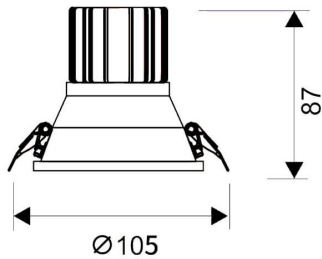

LIGHT HOLE

Lavov Downlights from the family LIGHT HOLE ,power 15 W and CRI 80 with an optic 24 degrees made in Die Cast Aluminum finished in White with a real lumen output of 1350lm and an efficiency of 90lm/W. ON/OFF driver.

Item code	86.D216.2411.01
Product type	Indoor
Category	Downlights
Family	LIGHT HOLE

Pictograms

Scheme

Product

Real power (W)	15
Real luminous flux (Lm)	1350
Luminous efficiency (Lm/W)	90
Beam angle (°)	24
Life time (h)	50000 h L80B10
IP	20
Electrical class insulation	Clas II
Colour	White
Control gear included	Yes
Control gear	ON/OFF
Flicker Free	Yes
Light source	LED
Type of LED	COB
Colour temperature (K)	4000
Colour consistency (SDCM)	SDCM<3
CRI	80