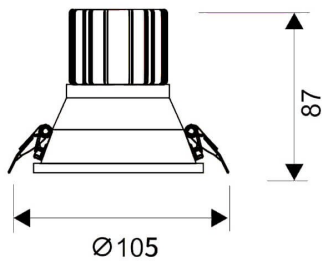

LIGHT HOLE

Lavov Downlights from the family LIGHT HOLE ,power 15 W and CRI 80 with an optic 24 degrees made in Die Cast Aluminum finished in White with a real lumen output of 1350lm and an efficiency of 90lm/W. DALI driver.

Item code	86.D216.2413.01
Product type	Indoor
Category	Downlights
Family	LIGHT HOLE

Pictograms

Scheme

Product

Real power (W)	15
Real luminous flux (Lm)	1350
Luminous efficiency (Lm/W)	90
Beam angle (°)	24
Life time (h)	50000 h L80B10
IP	20
Electrical class insulation	Clas II
Colour	White
Control gear included	Yes
Control gear	DALI
Flicker Free	Yes
Light source	LED
Type of LED	COB
Colour temperature (K)	4000
Colour consistency (SDCM)	SDCM<3
CRI	80