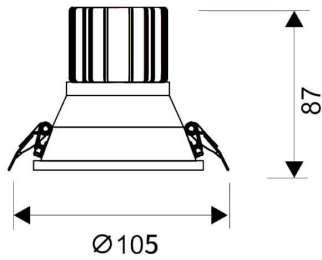

LIGHT HOLE

Lavov Downlights from the family LIGHT HOLE ,power 15 W and CRI 80 with an optic 24 degrees made in Die Cast Aluminum finished in White with a real lumen output of 1350lm and an efficiency of 90lm/W. DALI driver.

Item code	86.D216.2413.01
Product type	Indoor
Category	Downlights
Family	LIGHT HOLE
Pictograms	

Scheme

Product	
Real power (W)	15
Real luminous flux (Lm)	1350
Luminous efficiency (Lm/W)	90
Beam angle (°)	24
Life time (h)	50000 h L80B10
IP	20
Electrical class insulation	Clas II
Colour	White
Control gear included	Yes
Control gear	DALI
Flicker Free	Yes
Light source	LED
Type of LED	COB
Colour temperature (K)	4000
Colour consistency (SDCM)	SDCM<3
CRI	80