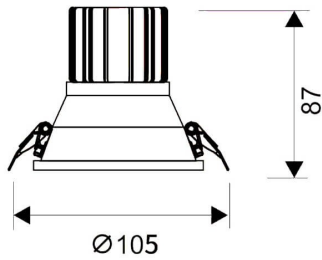

LIGHT HOLE

Lavov Downlights from the family LIGHT HOLE ,power 15 W and CRI 80 with an optic 24 degrees made in Die Cast Aluminum finished in White with a real lumen output of 1350lm and an efficiency of 90lm/W. DALI driver.

Item code	86.D216.2413.01
Product type	Indoor
Category	Downlights
Family	LIGHT HOLE

Pictograms

Scheme

Product

Real power (W)	15
Real luminous flux (Lm)	1350
Luminous efficiency (Lm/W)	90
Beam angle (°)	24
Life time (h)	50000 h L80B10
IP	20
Electrical class insulation	Clas II
Colour	White
Control gear included	Yes
Control gear	DALI
Flicker Free	Yes
Light source	LED
Type of LED	COB
Colour temperature (K)	4000
Colour consistency (SDCM)	SDCM<3
CRI	80