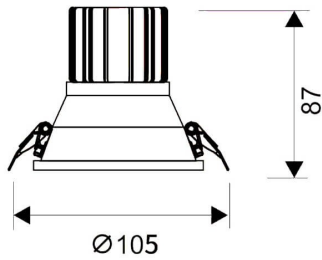

LIGHT HOLE

Lavov Downlights from the family LIGHT HOLE ,power 15 W and CRI 80 with an optic 38 degrees made in Die Cast Aluminum finished in White with a real lumen output of 1350lm and an efficiency of 90lm/W. ON/OFF driver.

Item code	86.D216.2421.01
Product type	Indoor
Category	Downlights
Family	LIGHT HOLE

Pictograms

Scheme

Product

Real power (W)	15
Real luminous flux (Lm)	1350
Luminous efficiency (Lm/W)	90
Beam angle (°)	38
Life time (h)	50000 h L80B10
IP	20
Electrical class insulation	Clas II
Colour	White
Control gear included	Yes
Control gear	ON/OFF
Flicker Free	Yes
Light source	LED
Type of LED	COB
Colour temperature (K)	4000
Colour consistency (SDCM)	SDCM<3
CRI	80