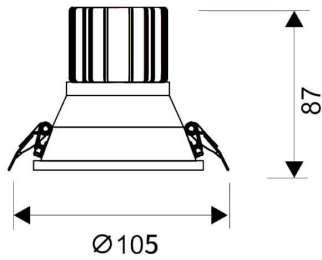

Scheme

Product	
Real power (W)	15
Real luminous flux (Lm)	1350
Luminous efficiency (Lm/W)	90
Beam angle (°)	38
Life time (h)	50000 h L80B10
IP	20
Electrical class insulation	Clas II
Colour	White
Control gear included	Yes
Control gear	DALI
Flicker Free	Yes
Light source	LED
Type of LED	COB
Colour temperature (K)	4000
Colour consistency (SDCM)	SDCM<3
CRI	80