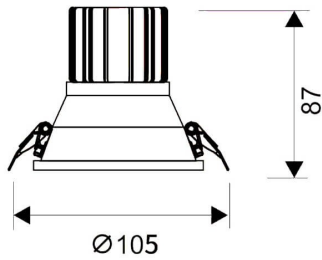

LIGHT HOLE

Lavov Downlights from the family LIGHT HOLE ,power 15 W and CRI 80 with an optic 40 degrees made in Die Cast Aluminum finished in White with a real lumen output of 1350lm and an efficiency of 90lm/W. ON/OFF driver.

Item code	86.D216.2431.01
Product type	Indoor
Category	Downlights
Family	LIGHT HOLE

Pictograms

Scheme

Product

Real power (W)	15
Real luminous flux (Lm)	1350
Luminous efficiency (Lm/W)	90
Beam angle (°)	40
Life time (h)	50000 h L80B10
IP	20
Electrical class insulation	Clas II
Colour	White
Control gear included	Yes
Control gear	ON/OFF
Flicker Free	Yes
Light source	LED
Type of LED	COB
Colour temperature (K)	4000
Colour consistency (SDCM)	SDCM<3
CRI	80