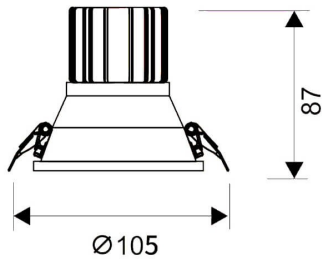

LIGHT HOLE

Lavov Downlights from the family LIGHT HOLE ,power 15 W and CRI 80 with an optic 40 degrees made in Die Cast Aluminum finished in White with a real lumen output of 1350lm and an efficiency of 90lm/W. ON/OFF driver.

Item code	86.D216.2431.01
Product type	Indoor
Category	Downlights
Family	LIGHT HOLE

Pictograms

Scheme

Product

Real power (W)	15
Real luminous flux (Lm)	1350
Luminous efficiency (Lm/W)	90
Beam angle (°)	40
Life time (h)	50000 h L80B10
IP	20
Electrical class insulation	Clas II
Colour	White
Control gear included	Yes
Control gear	ON/OFF
Flicker Free	Yes
Light source	LED
Type of LED	COB
Colour temperature (K)	4000
Colour consistency (SDCM)	SDCM<3
CRI	80