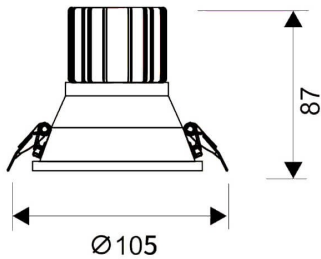

LIGHT HOLE

Lavov Downlights from the family LIGHT HOLE ,power 15 W and CRI 80 with an optic 40 degrees made in Die Cast Aluminum finished in White with a real lumen output of 1350lm and an efficiency of 90lm/W. DALI driver.

Item code	86.D216.2433.01
Product type	Indoor
Category	Downlights
Family	LIGHT HOLE
Pictograms	         

Scheme

Product	
Real power (W)	15
Real luminous flux (Lm)	1350
Luminous efficiency (Lm/W)	90
Beam angle (°)	40
Life time (h)	50000 h L80B10
IP	20
Electrical class insulation	Clas II
Colour	White
Control gear included	Yes
Control gear	DALI
Flicker Free	Yes
Light source	LED
Type of LED	COB
Colour temperature (K)	4000
Colour consistency (SDCM)	SDCM<3
CRI	80