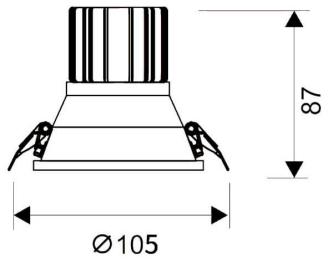

LIGHT HOLE

Lavov Downlights from the family LIGHT HOLE ,power 15 W and CRI 80 with an optic 40 degrees made in Die Cast Aluminum finished in White with a real lumen output of 1350lm and an efficiency of 90lm/W. DALI driver.

Item code	86.D216.2433.01
Product type	Indoor
Category	Downlights
Family	LIGHT HOLE

Pictograms

Scheme

Product	
Real power (W)	15
Real luminous flux (Lm)	1350
Luminous efficiency (Lm/W)	90
Beam angle (°)	40
Life time (h)	50000 h L80B10
IP	20
Electrical class insulation	Clas II
Colour	White
Control gear included	Yes
Control gear	DALI
Flicker Free	Yes
Light source	LED
Type of LED	COB
Colour temperature (K)	4000
Colour consistency (SDCM)	SDCM<3
CRI	80