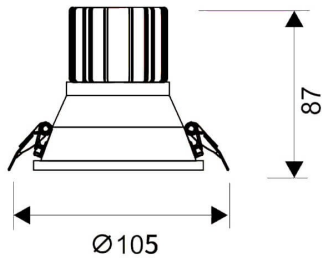

LIGHT HOLE

Lavov Downlights from the family LIGHT HOLE ,power 15 W and CRI 80 with an optic 40 degrees made in Die Cast Aluminum finished in White with a real lumen output of 1350lm and an efficiency of 90lm/W. DALI driver.

Item code	86.D216.2433.01
Product type	Indoor
Category	Downlights
Family	LIGHT HOLE
Pictograms	

Scheme

Product	
Real power (W)	15
Real luminous flux (Lm)	1350
Luminous efficiency (Lm/W)	90
Beam angle (°)	40
Life time (h)	50000 h L80B10
IP	20
Electrical class insulation	Clas II
Colour	White
Control gear included	Yes
Control gear	DALI
Flicker Free	Yes
Light source	LED
Type of LED	COB
Colour temperature (K)	4000
Colour consistency (SDCM)	SDCM<3
CRI	80