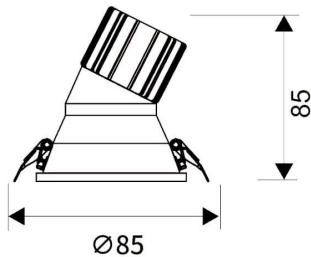

LIGHT HOLE

Lavov Downlights from the family LIGHT HOLE ,power 10 W and CRI 80 with an optic 24 degrees made in Die Cast Aluminum finished in White with a real lumen output of 900lm and an efficiency of 90lm/W. ON/OFF driver.

Item code	86.D217.1311.01
Product type	Indoor
Category	Downlights
Family	LIGHT HOLE
Pictograms	

Scheme

Product	
Real power (W)	10
Real luminous flux (Lm)	900
Luminous efficiency (Lm/W)	90
Beam angle (°)	24
Life time (h)	50000 h L80B10
IP	20
Electrical class insulation	Clas II
Colour	White
Control gear included	Yes
Control gear	ON/OFF
Flicker Free	Yes
Light source	LED
Type of LED	COB
Colour temperature (K)	3000
Colour consistency (SDCM)	SDCM<3
CRI	80