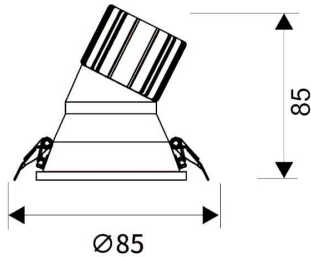

LIGHT HOLE

Lavov Downlights from the family LIGHT HOLE ,power 10 W and CRI 80 with an optic 24 degrees made in Die Cast Aluminum finished in White with a real lumen output of 900lm and an efficiency of 90lm/W. ON/OFF driver.

Item code	86.D217.1311.01
Product type	Indoor
Category	Downlights
Family	LIGHT HOLE

Pictograms

Scheme

Product	
Real power (W)	10
Real luminous flux (Lm)	900
Luminous efficiency (Lm/W)	90
Beam angle (°)	24
Life time (h)	50000 h L80B10
IP	20
Electrical class insulation	Clas II
Colour	White
Control gear included	Yes
Control gear	ON/OFF
Flicker Free	Yes
Light source	LED
Type of LED	COB
Colour temperature (K)	3000
Colour consistency (SDCM)	SDCM<3
CRI	80