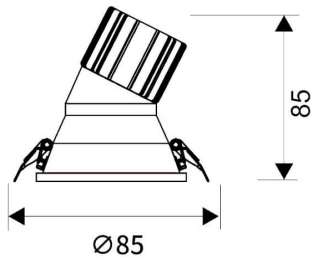

LIGHT HOLE

Lavov Downlights from the family LIGHT HOLE ,power 10 W and CRI 80 with an optic 24 degrees made in Die Cast Aluminum finished in White with a real lumen output of 900lm and an efficiency of 90lm/W. DALI driver.

Item code	86.D217.1313.01
Product type	Indoor
Category	Downlights
Family	LIGHT HOLE
Pictograms	

Scheme

Product	
Real power (W)	10
Real luminous flux (Lm)	900
Luminous efficiency (Lm/W)	90
Beam angle (°)	24
Life time (h)	50000 h L80B10
IP	20
Electrical class insulation	Clas II
Colour	White
Control gear included	Yes
Control gear	DALI
Flicker Free	Yes
Light source	LED
Type of LED	COB
Colour temperature (K)	3000
Colour consistency (SDCM)	SDCM<3
CRI	80