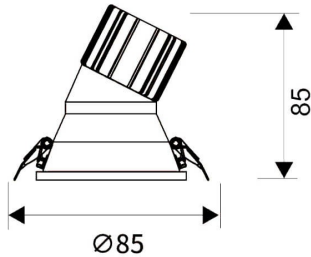

LIGHT HOLE

Lavov Downlights from the family LIGHT HOLE ,power 10 W and CRI 80 with an optic 24 degrees made in Die Cast Aluminum finished in White with a real lumen output of 900lm and an efficiency of 90lm/W. DALI driver.

Item code	86.D217.1313.01
Product type	Indoor
Category	Downlights
Family	LIGHT HOLE

Pictograms

Scheme

Product	
Real power (W)	10
Real luminous flux (Lm)	900
Luminous efficiency (Lm/W)	90
Beam angle (°)	24
Life time (h)	50000 h L80B10
IP	20
Electrical class insulation	Clas II
Colour	White
Control gear included	Yes
Control gear	DALI
Flicker Free	Yes
Light source	LED
Type of LED	COB
Colour temperature (K)	3000
Colour consistency (SDCM)	SDCM<3
CRI	80