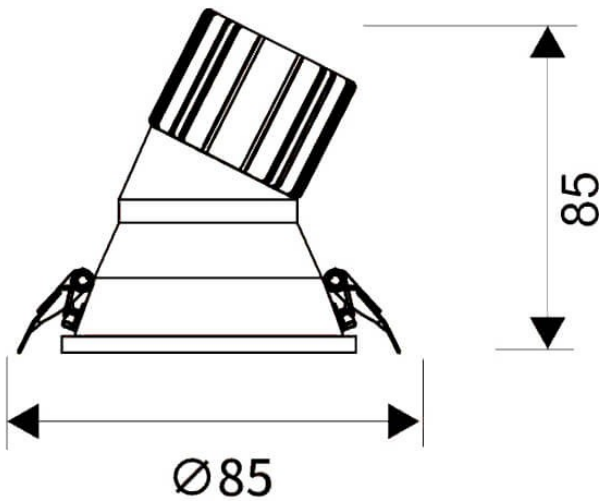

LIGHT HOLE

Lavov Downlights from the family LIGHT HOLE ,power 10 W and CRI 80 with an optic 40 degrees made in Die Cast Aluminum finished in White with a real lumen output of 900lm and an efficiency of 90lm/W. ON/OFF driver.

Item code	86.D217.1331.01
Product type	Indoor
Category	Downlights
Family	LIGHT HOLE
Pictograms	

Scheme

Product	
Real power (W)	10
Real luminous flux (Lm)	900
Luminous efficiency (Lm/W)	90
Beam angle (°)	40
Life time (h)	50000 h L80B10
IP	20
Electrical class insulation	Clas II
Colour	White
Control gear included	Yes
Control gear	ON/OFF
Flicker Free	Yes
Light source	LED
Type of LED	COB
Colour temperature (K)	3000
Colour consistency (SDCM)	SDCM<3
CRI	80