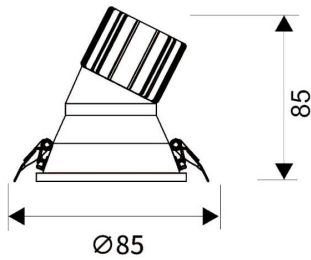

LIGHT HOLE

Lavov Downlights from the family LIGHT HOLE ,power 10 W and CRI 80 with an optic 40 degrees made in Die Cast Aluminum finished in White with a real lumen output of 900lm and an efficiency of 90lm/W. ON/OFF driver.

Item code	86.D217.1331.01
Product type	Indoor
Category	Downlights
Family	LIGHT HOLE
Pictograms	

Scheme

Product	
Real power (W)	10
Real luminous flux (Lm)	900
Luminous efficiency (Lm/W)	90
Beam angle (°)	40
Life time (h)	50000 h L80B10
IP	20
Electrical class insulation	Clas II
Colour	White
Control gear included	Yes
Control gear	ON/OFF
Flicker Free	Yes
Light source	LED
Type of LED	COB
Colour temperature (K)	3000
Colour consistency (SDCM)	SDCM<3
CRI	80