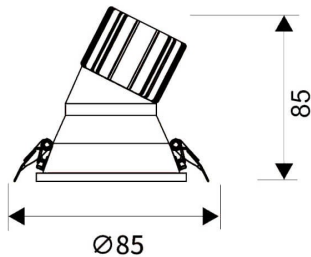

LIGHT HOLE

Lavov Downlights from the family LIGHT HOLE ,power 10 W and CRI 80 with an optic 40 degrees made in Die Cast Aluminum finished in White with a real lumen output of 900lm and an efficiency of 90lm/W. DALI driver.

Item code	86.D217.1333.01
Product type	Indoor
Category	Downlights
Family	LIGHT HOLE
Pictograms	

Scheme

Product	
Real power (W)	10
Real luminous flux (Lm)	900
Luminous efficiency (Lm/W)	90
Beam angle (°)	40
Life time (h)	50000 h L80B10
IP	20
Electrical class insulation	Clas II
Colour	White
Control gear included	Yes
Control gear	DALI
Flicker Free	Yes
Light source	LED
Type of LED	COB
Colour temperature (K)	3000
Colour consistency (SDCM)	SDCM<3
CRI	80