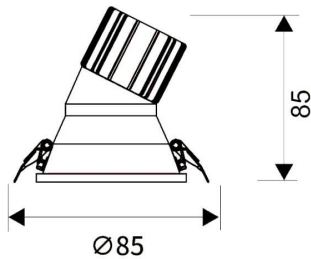

### LIGHT HOLE

Lavov Downlights from the family LIGHT HOLE ,power 10 W and CRI 80 with an optic 40 degrees made in Die Cast Aluminum finished in White with a real lumen output of 900lm and an efficiency of 90lm/W. DALI driver.

### Scheme

<b>Product</b>	
Real power (W)	10
Real luminous flux (Lm)	900
Luminous efficiency (Lm/W)	90
Beam angle (°)	40
Life time (h)	50000 h L80B10
IP	20
Electrical class insulation	Clas II
Colour	White
Control gear included	Yes
Control gear	DALI
Flicker Free	Yes
Light source	LED
Type of LED	COB
Colour temperature (K)	3000
Colour consistency (SDCM)	SDCM<3
CRI	80