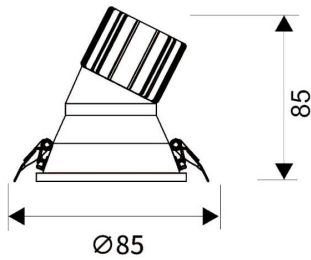

LIGHT HOLE

Lavov Downlights from the family LIGHT HOLE ,power 10 W and CRI 80 with an optic 24 degrees made in Die Cast Aluminum finished in White with a real lumen output of 900lm and an efficiency of 90lm/W. ON/OFF driver.

Item code	86.D217.1411.01
Product type	Indoor
Category	Downlights
Family	LIGHT HOLE
Pictograms	

Scheme

Product	
Real power (W)	10
Real luminous flux (Lm)	900
Luminous efficiency (Lm/W)	90
Beam angle (°)	24
Life time (h)	50000 h L80B10
IP	20
Electrical class insulation	Clas II
Colour	White
Control gear included	Yes
Control gear	ON/OFF
Flicker Free	Yes
Light source	LED
Type of LED	COB
Colour temperature (K)	4000
Colour consistency (SDCM)	SDCM<3
CRI	80