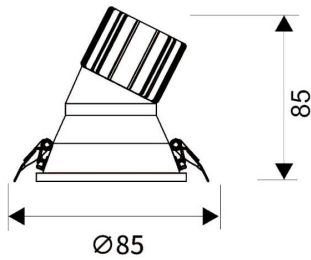

LIGHT HOLE

Lavov Downlights from the family LIGHT HOLE ,power 10 W and CRI 80 with an optic 24 degrees made in Die Cast Aluminum finished in White with a real lumen output of 900lm and an efficiency of 90lm/W. DALI driver.

Item code	86.D217.1413.01
Product type	Indoor
Category	Downlights
Family	LIGHT HOLE
Pictograms	

Scheme

Product	
Real power (W)	10
Real luminous flux (Lm)	900
Luminous efficiency (Lm/W)	90
Beam angle (°)	24
Life time (h)	50000 h L80B10
IP	20
Electrical class insulation	Clas II
Colour	White
Control gear included	Yes
Control gear	DALI
Flicker Free	Yes
Light source	LED
Type of LED	COB
Colour temperature (K)	4000
Colour consistency (SDCM)	SDCM<3
CRI	80