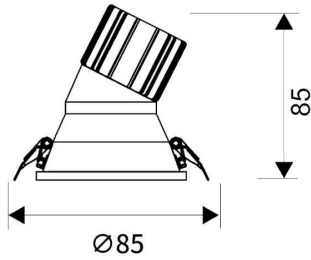

LIGHT HOLE

Lavov Downlights from the family LIGHT HOLE ,power 10 W and CRI 80 with an optic 24 degrees made in Die Cast Aluminum finished in White with a real lumen output of 900lm and an efficiency of 90lm/W. DALI driver.

Item code	86.D217.1413.01
Product type	Indoor
Category	Downlights
Family	LIGHT HOLE

Pictograms

Scheme

Product	
Real power (W)	10
Real luminous flux (Lm)	900
Luminous efficiency (Lm/W)	90
Beam angle (°)	24
Life time (h)	50000 h L80B10
IP	20
Electrical class insulation	Clas II
Colour	White
Control gear included	Yes
Control gear	DALI
Flicker Free	Yes
Light source	LED
Type of LED	COB
Colour temperature (K)	4000
Colour consistency (SDCM)	SDCM<3
CRI	80