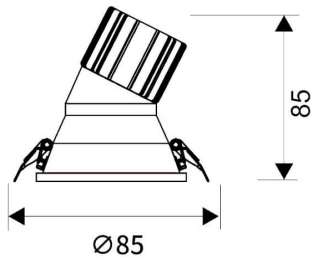

LIGHT HOLE

Lavov Downlights from the family LIGHT HOLE ,power 10 W and CRI 80 with an optic 38 degrees made in Die Cast Aluminum finished in White with a real lumen output of 900lm and an efficiency of 90lm/W. ON/OFF driver.

Item code	86.D217.1421.01
Product type	Indoor
Category	Downlights
Family	LIGHT HOLE
Pictograms	

Scheme

Product	
Real power (W)	10
Real luminous flux (Lm)	900
Luminous efficiency (Lm/W)	90
Beam angle (°)	38
Life time (h)	50000 h L80B10
IP	20
Electrical class insulation	Clas II
Colour	White
Control gear included	Yes
Control gear	ON/OFF
Flicker Free	Yes
Light source	LED
Type of LED	COB
Colour temperature (K)	4000
Colour consistency (SDCM)	SDCM<3
CRI	80