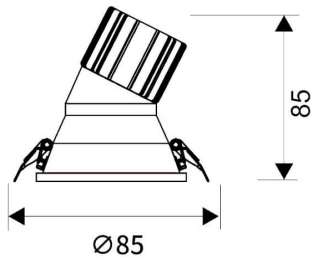

LIGHT HOLE

Lavov Downlights from the family LIGHT HOLE ,power 10 W and CRI 80 with an optic 38 degrees made in Die Cast Aluminum finished in White with a real lumen output of 900lm and an efficiency of 90lm/W. DALI driver.

Item code	86.D217.1423.01
Product type	Indoor
Category	Downlights
Family	LIGHT HOLE
Pictograms	

Scheme

Product	
Real power (W)	10
Real luminous flux (Lm)	900
Luminous efficiency (Lm/W)	90
Beam angle (°)	38
Life time (h)	50000 h L80B10
IP	20
Electrical class insulation	Clas II
Colour	White
Control gear included	Yes
Control gear	DALI
Flicker Free	Yes
Light source	LED
Type of LED	COB
Colour temperature (K)	4000
Colour consistency (SDCM)	SDCM<3
CRI	80