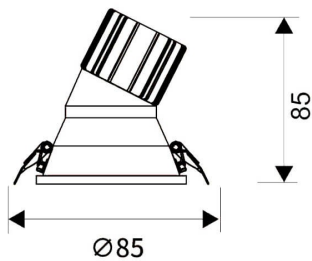

### LIGHT HOLE

Lavov Downlights from the family LIGHT HOLE ,power 10 W and CRI 80 with an optic 40 degrees made in Die Cast Aluminum finished in White with a real lumen output of 900lm and an efficiency of 90lm/W. DALI driver.

### Scheme

<b>Product</b>	
Real power (W)	10
Real luminous flux (Lm)	900
Luminous efficiency (Lm/W)	90
Beam angle (°)	40
Life time (h)	50000 h L80B10
IP	20
Electrical class insulation	Clas II
Colour	White
Control gear included	Yes
Control gear	DALI
Flicker Free	Yes
Light source	LED
Type of LED	COB
Colour temperature (K)	4000
Colour consistency (SDCM)	SDCM<3
CRI	80