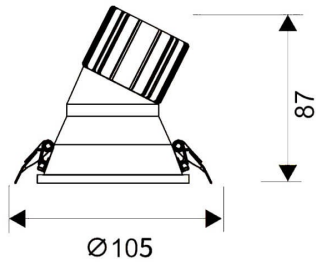

### LIGHT HOLE

Lavov Downlights from the family LIGHT HOLE ,power 15 W and CRI 80 with an optic 24 degrees made in Die Cast Aluminum finished in White with a real lumen output of 1350lm and an efficiency of 90lm/W. ON/OFF driver.

### Scheme

Product	
Real power (W)	15
Real luminous flux (Lm)	1350
Luminous efficiency (Lm/W)	90
Beam angle (°)	24
Life time (h)	50000 h L80B10
IP	20
Electrical class insulation	Clas II
Colour	White
Control gear included	Yes
Control gear	ON/OFF
Flicker Free	Yes
Light source	LED
Type of LED	COB
Colour temperature (K)	3000
Colour consistency (SDCM)	SDCM<3
CRI	80