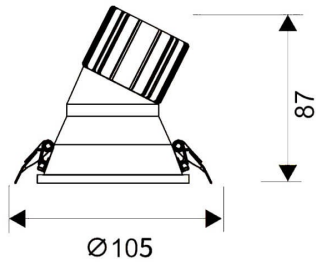

### LIGHT HOLE

Lavov Downlights from the family LIGHT HOLE ,power 15 W and CRI 80 with an optic 24 degrees made in Die Cast Aluminum finished in White with a real lumen output of 1350lm and an efficiency of 90lm/W. DALI driver.

Item code	86.D217.2313.01
Product type	Indoor
Category	Downlights
Family	LIGHT HOLE
Pictograms	    

On Off		IP 44	IP 20	50000h L80B10
-----------	---	-------	-------	------------------

### Scheme

Product	
Real power (W)	15
Real luminous flux (Lm)	1350
Luminous efficiency (Lm/W)	90
Beam angle (°)	24
Life time (h)	50000 h L80B10
IP	20
Electrical class insulation	Clas II
Colour	White
Control gear included	Yes
Control gear	DALI
Flicker Free	Yes
Light source	LED
Type of LED	COB
Colour temperature (K)	3000
Colour consistency (SDCM)	SDCM<3
CRI	80