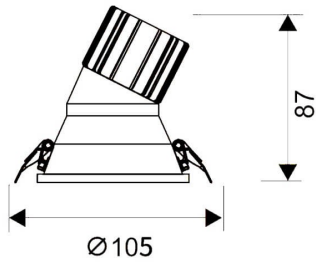

LIGHT HOLE

Lavov Downlights from the family LIGHT HOLE ,power 15 W and CRI 80 with an optic 38 degrees made in Die Cast Aluminum finished in White with a real lumen output of 1350lm and an efficiency of 90lm/W. ON/OFF driver.

Item code	86.D217.2321.01
Product type	Indoor
Category	Downlights
Family	LIGHT HOLE
Pictograms	

Scheme

Product	
Real power (W)	15
Real luminous flux (Lm)	1350
Luminous efficiency (Lm/W)	90
Beam angle (°)	38
Life time (h)	50000 h L80B10
IP	20
Electrical class insulation	Clas II
Colour	White
Control gear included	Yes
Control gear	ON/OFF
Flicker Free	Yes
Light source	LED
Type of LED	COB
Colour temperature (K)	3000
Colour consistency (SDCM)	SDCM<3
CRI	80