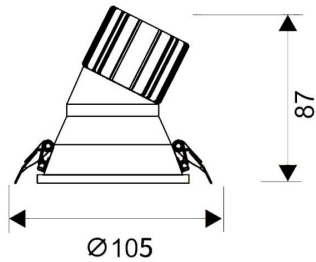

LIGHT HOLE

Lavov Downlights from the family LIGHT HOLE ,power 15 W and CRI 80 with an optic 38 degrees made in Die Cast Aluminum finished in White with a real lumen output of 1350lm and an efficiency of 90lm/W. ON/OFF driver.

Item code	86.D217.2323.01
Product type	Indoor
Category	Downlights
Family	LIGHT HOLE

Pictograms

Scheme

Product

Real power (W)	15
Real luminous flux (Lm)	1350
Luminous efficiency (Lm/W)	90
Beam angle (°)	38
Life time (h)	50000 h L80B10
IP	20
Electrical class insulation	Clas II
Colour	White
Control gear included	Yes
Control gear	ON/OFF
Flicker Free	Yes
Light source	LED
Type of LED	COB
Colour temperature (K)	3000
Colour consistency (SDCM)	SDCM<3
CRI	80