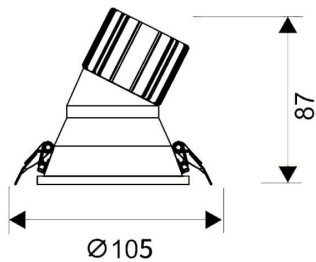

LIGHT HOLE

Lavov Downlights from the family LIGHT HOLE ,power 15 W and CRI 80 with an optic 38 degrees made in Die Cast Aluminum finished in White with a real lumen output of 1350lm and an efficiency of 90lm/W. ON/OFF driver.

Item code	86.D217.2323.01
Product type	Indoor
Category	Downlights
Family	LIGHT HOLE
Pictograms	

Scheme

Product	
Real power (W)	15
Real luminous flux (Lm)	1350
Luminous efficiency (Lm/W)	90
Beam angle (°)	38
Life time (h)	50000 h L80B10
IP	20
Electrical class insulation	Clas II
Colour	White
Control gear included	Yes
Control gear	ON/OFF
Flicker Free	Yes
Light source	LED
Type of LED	COB
Colour temperature (K)	3000
Colour consistency (SDCM)	SDCM<3
CRI	80