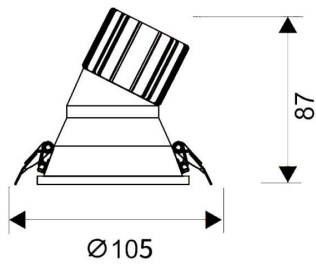

LIGHT HOLE

Lavov Downlights from the family LIGHT HOLE ,power 15 W and CRI 80 with an optic 40 degrees made in Die Cast Aluminum finished in White with a real lumen output of 1350lm and an efficiency of 90lm/W. DALI driver.

Item code	86.D217.2333.01
Product type	Indoor
Category	Downlights
Family	LIGHT HOLE
Pictograms	

Scheme

Product	
Real power (W)	15
Real luminous flux (Lm)	1350
Luminous efficiency (Lm/W)	90
Beam angle (°)	40
Life time (h)	50000 h L80B10
IP	20
Electrical class insulation	Clas II
Colour	White
Control gear included	Yes
Control gear	DALI
Flicker Free	Yes
Light source	LED
Type of LED	COB
Colour temperature (K)	3000
Colour consistency (SDCM)	SDCM<3
CRI	80