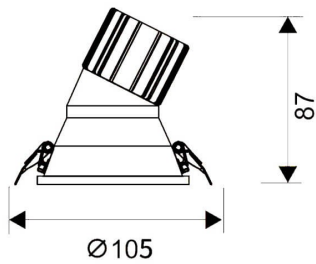

### LIGHT HOLE

Lavov Downlights from the family LIGHT HOLE ,power 15 W and CRI 80 with an optic 24 degrees made in Die Cast Aluminum finished in White with a real lumen output of 1350lm and an efficiency of 90lm/W. ON/OFF driver.

### Scheme

<b>Product</b>	
<b>Real power (W)</b>	<b>15</b>
<b>Real luminous flux (Lm)</b>	<b>1350</b>
<b>Luminous efficiency (Lm/W)</b>	<b>90</b>
<b>Beam angle (°)</b>	<b>24</b>
<b>Life time (h)</b>	<b>50000 h L80B10</b>
<b>IP</b>	<b>20</b>
<b>Electrical class insulation</b>	<b>Clas II</b>
<b>Colour</b>	<b>White</b>
<b>Control gear included</b>	<b>Yes</b>
<b>Control gear</b>	<b>ON/OFF</b>
<b>Flicker Free</b>	<b>Yes</b>
<b>Light source</b>	<b>LED</b>
<b>Type of LED</b>	<b>COB</b>
<b>Colour temperature (K)</b>	<b>4000</b>
<b>Colour consistency (SDCM)</b>	<b>SDCM&lt;3</b>
<b>CRI</b>	<b>80</b>