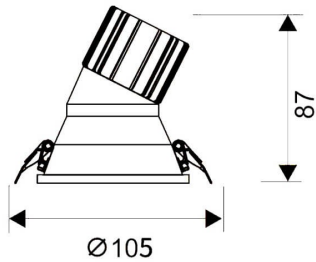

LIGHT HOLE

Lavov Downlights from the family LIGHT HOLE ,power 15 W and CRI 80 with an optic 24 degrees made in Die Cast Aluminum finished in White with a real lumen output of 1350lm and an efficiency of 90lm/W. ON/OFF driver.

Item code	86.D217.2411.01
Product type	Indoor
Category	Downlights
Family	LIGHT HOLE
Pictograms	    

Scheme

Product	
Real power (W)	15
Real luminous flux (Lm)	1350
Luminous efficiency (Lm/W)	90
Beam angle (°)	24
Life time (h)	50000 h L80B10
IP	20
Electrical class insulation	Clas II
Colour	White
Control gear included	Yes
Control gear	ON/OFF
Flicker Free	Yes
Light source	LED
Type of LED	COB
Colour temperature (K)	4000
Colour consistency (SDCM)	SDCM<3
CRI	80