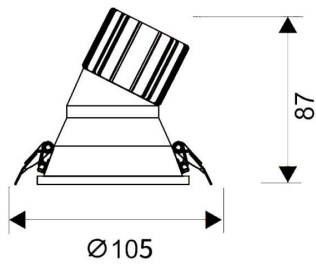

LIGHT HOLE

Lavov Downlights from the family LIGHT HOLE ,power 15 W and CRI 80 with an optic 24 degrees made in Die Cast Aluminum finished in White with a real lumen output of 1350lm and an efficiency of 90lm/W. DALI driver.

Item code	86.D217.2413.01
Product type	Indoor
Category	Downlights
Family	LIGHT HOLE
Pictograms	

Scheme

Product	
Real power (W)	15
Real luminous flux (Lm)	1350
Luminous efficiency (Lm/W)	90
Beam angle (°)	24
Life time (h)	50000 h L80B10
IP	20
Electrical class insulation	Clas II
Colour	White
Control gear included	Yes
Control gear	DALI
Flicker Free	Yes
Light source	LED
Type of LED	COB
Colour temperature (K)	4000
Colour consistency (SDCM)	SDCM<3
CRI	80