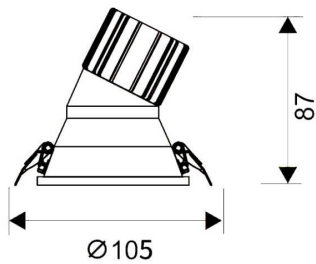

LIGHT HOLE

Lavov Downlights from the family LIGHT HOLE ,power 15 W and CRI 80 with an optic 38 degrees made in Die Cast Aluminum finished in White with a real lumen output of 1350lm and an efficiency of 90lm/W. ON/OFF driver.

Item code	86.D217.2421.01
Product type	Indoor
Category	Downlights
Family	LIGHT HOLE

Pictograms

Scheme

Product

Real power (W)	15
Real luminous flux (Lm)	1350
Luminous efficiency (Lm/W)	90
Beam angle (°)	38
Life time (h)	50000 h L80B10
IP	20
Electrical class insulation	Clas II
Colour	White
Control gear included	Yes
Control gear	ON/OFF
Flicker Free	Yes
Light source	LED
Type of LED	COB
Colour temperature (K)	4000
Colour consistency (SDCM)	SDCM<3
CRI	80