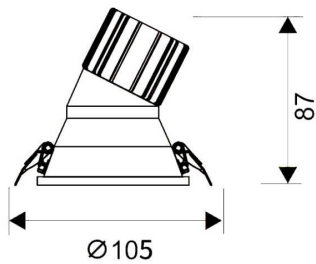

LIGHT HOLE

Lavov Downlights from the family LIGHT HOLE ,power 15 W and CRI 80 with an optic 38 degrees made in Die Cast Aluminum finished in White with a real lumen output of 1350lm and an efficiency of 90lm/W. DALI driver.

Item code	86.D217.2423.01
Product type	Indoor
Category	Downlights
Family	LIGHT HOLE

Pictograms

Scheme

Product

Real power (W)	15
Real luminous flux (Lm)	1350
Luminous efficiency (Lm/W)	90
Beam angle (°)	38
Life time (h)	50000 h L80B10
IP	20
Electrical class insulation	Clas II
Colour	White
Control gear included	Yes
Control gear	DALI
Flicker Free	Yes
Light source	LED
Type of LED	COB
Colour temperature (K)	4000
Colour consistency (SDCM)	SDCM<3
CRI	80