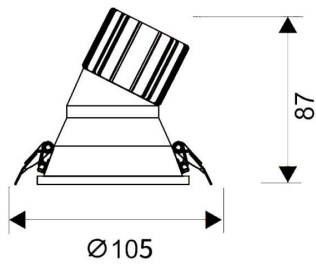

LIGHT HOLE

Lavov Downlights from the family LIGHT HOLE ,power 15 W and CRI 80 with an optic 40 degrees made in Die Cast Aluminum finished in White with a real lumen output of 1350lm and an efficiency of 90lm/W. DALI driver.

Item code	86.D217.2433.01
Product type	Indoor
Category	Downlights
Family	LIGHT HOLE
Pictograms	

Scheme

Product	
Real power (W)	15
Real luminous flux (Lm)	1350
Luminous efficiency (Lm/W)	90
Beam angle (°)	40
Life time (h)	50000 h L80B10
IP	20
Electrical class insulation	Clas II
Colour	White
Control gear included	Yes
Control gear	DALI
Flicker Free	Yes
Light source	LED
Type of LED	COB
Colour temperature (K)	4000
Colour consistency (SDCM)	SDCM<3
CRI	80