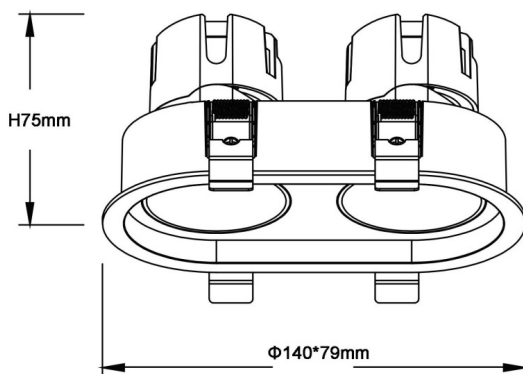

ZENITH IP65R X2 Smart

Lavov downlight from the family ZENITH IP65R X2 Smart with a power of 2X7W and a 24 degrees beam angle. CCT 3000K. Black color. With a total lumen output of 2X560lm and a luminous efficacy of 80lm/W. Made in Die Cast Aluminum. IP65degree of protection. Class II isolation. DALI wireless Casamby driver. UGR19. CRI90.

Item code	86.D284.0329.02
Product type	Indoor
Category	Downlights
Family	ZENITH
Subfamily	ZENITH IP65R X2 Smart
Pictograms	

Dimensions

Product dimensions (mm) $\Phi 79 \times 140 \times H75 \text{mm}$

Scheme

Product	
Real power (W)	2X7
Real luminous flux (Lm)	2X560
Luminous efficiency (Lm/W)	80
Beam angle (°)	24
Life time (h)	50000 h L80B10
IP	65
Electrical class insulation	Clas II
Colour	Black
U. G. R	19
Control gear included	Yes
Control gear	DALI wireless Casamby
Flicker Free	Yes
Light source	LED
Type of LED	COB
Colour temperature (K)	3000
Colour consistency (SDCM)	SDCM<3
CRI	90