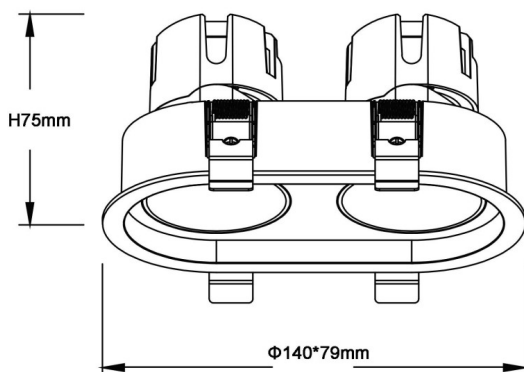

### ZENITH IP65R X2 Smart

Lavov downlight from the family ZENITH IP65R X2 Smart with a power of 2X7W and a 24 degrees beam angle. CCT 3000K. Black color. With a total lumen output of 2X560lm and a luminous efficacy of 80lm/W. Made in Die Cast Aluminum. IP65 degree of protection. Class II isolation. DALI wireless Casamby driver. UGR19. CRI90.

#### Dimensions

Product dimensions (mm)  $\Phi 79 \times 140 \times H75 \text{mm}$

#### Scheme

Item code	86.D284.0329.02
Product type	Indoor
Category	Downlights
Family	ZENITH
Subfamily	ZENITH IP65R X2 Smart
Pictograms	

Product	
Real power (W)	2X7
Real luminous flux (Lm)	2X560
Luminous efficiency (Lm/W)	80
Beam angle (°)	24
Life time (h)	50000 h L80B10
IP	65
Electrical class insulation	Clas II
Colour	Black
U. G. R	19
Control gear included	Yes
Control gear	DALI wireless Casamby
Flicker Free	Yes
Light source	LED
Type of LED	COB
Colour temperature (K)	3000
Colour consistency (SDCM)	SDCM3
CRI	90