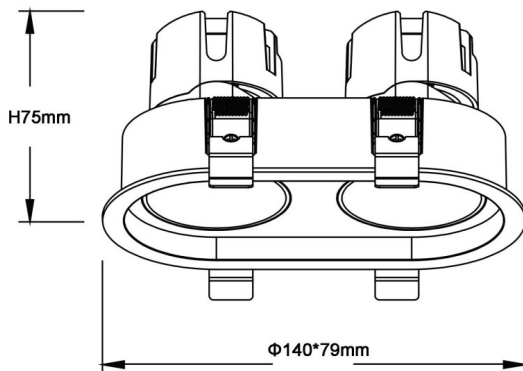

ZENITH IP65R X2 Smart

Lavov downlight from the family ZENITH IP65R X2 Smart with a power of 2X7W and a 36 degrees beam angle. CCT 3000K. White color. With a total lumen output of 2X560lm and a luminous efficacy of 80lm/W. Made in Die Cast Aluminum. IP65 degree of protection. Class II isolation. DALI wireless Casamby driver. UGR19. CRI90.

Item code	86.D284.0339.01
Product type	Indoor
Category	Downlights
Family	ZENITH
Subfamily	ZENITH IP65R X2 Smart
Pictograms	

Dimensions

Product dimensions (mm) $\Phi 79 \times 140 \times H75 \text{mm}$

Scheme

Product	
Real power (W)	2X7
Real luminous flux (Lm)	2X560
Luminous efficiency (Lm/W)	80
Beam angle (°)	36
Life time (h)	50000 h L80B10
IP	65
Electrical class insulation	Clas II
Colour	White
U. G. R	19
Control gear included	Yes
Control gear	DALI wireless Casamby
Flicker Free	Yes
Light source	LED
Type of LED	COB
Colour temperature (K)	3000
Colour consistency (SDCM)	SDCM<3
CRI	90