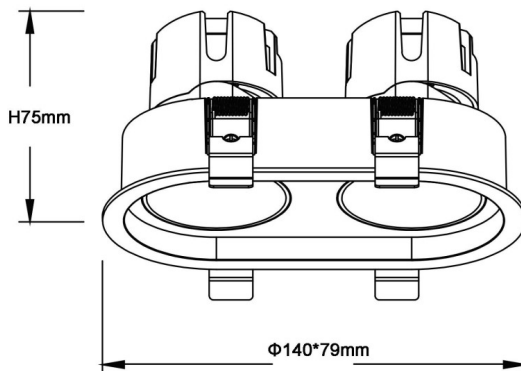

ZENITH IP65R X2 Smart

Lavov downlight from the family ZENITH IP65R X2 Smart with a power of 2X7W and a 36 degrees beam angle. CCT 3000K. White color. With a total lumen output of 2X560lm and a luminous efficacy of 80lm/W. Made in Die Cast Aluminum. IP65degree of protection. Class II isolation. DALI wireless Casamby driver. UGR19. CRI90.

Item code	86.D284.0339.01
Product type	Indoor
Category	Downlights
Family	ZENITH
Subfamily	ZENITH IP65R X2 Smart
Pictograms	

Dimensions

Product dimensions (mm) $\Phi 79 \times 140 \times H75 \text{mm}$

Scheme

Product	
Real power (W)	2X7
Real luminous flux (Lm)	2X560
Luminous efficiency (Lm/W)	80
Beam angle (°)	36
Life time (h)	50000 h L80B10
IP	65
Electrical class insulation	Clas II
Colour	White
U. G. R	19
Control gear included	Yes
Control gear	DALI wireless Casamby
Flicker Free	Yes
Light source	LED
Type of LED	COB
Colour temperature (K)	3000
Colour consistency (SDCM)	SDCM3
CRI	90