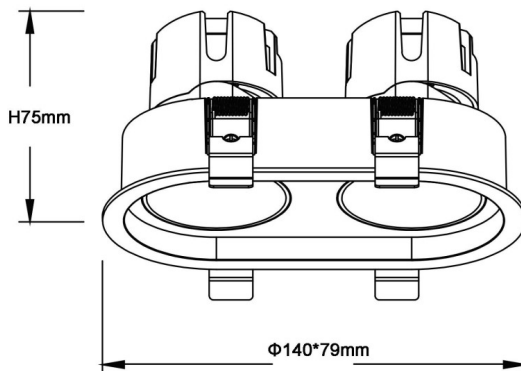

ZENITH IP65R X2 Smart

Lavov downlight from the family ZENITH IP65R X2 Smart with a power of 2X7W and a 36 degrees beam angle. CCT 3000K. Black color. With a total lumen output of 2X560lm and a luminous efficacy of 80lm/W. Made in Die Cast Aluminum. IP65 degree of protection. Class II isolation. DALI wireless Casamby driver. UGR19. CRI90.

Item code	86.D284.0339.02
Product type	Indoor
Category	Downlights
Family	ZENITH
Subfamily	ZENITH IP65R X2 Smart
Pictograms	

Dimensions

Product dimensions (mm) $\Phi 79 \times 140 \times H75 \text{mm}$

Scheme

Product	
Real power (W)	2X7
Real luminous flux (Lm)	2X560
Luminous efficiency (Lm/W)	80
Beam angle (°)	36
Life time (h)	50000 h L80B10
IP	65
Electrical class insulation	Clas II
Colour	Black
U. G. R	19
Control gear included	Yes
Control gear	DALI wireless Casamby
Flicker Free	Yes
Light source	LED
Type of LED	COB
Colour temperature (K)	3000
Colour consistency (SDCM)	SDCM3
CRI	90