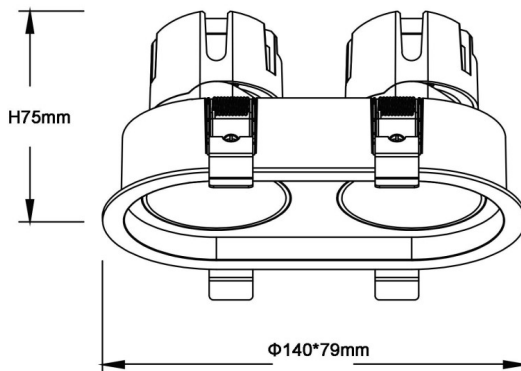

ZENITH IP65R X2 Smart

Lavov downlight from the family ZENITH IP65R X2 Smart with a power of 2X7W and a 36 degrees beam angle. CCT 3000K. Black color. With a total lumen output of 2X560lm and a luminous efficacy of 80lm/W. Made in Die Cast Aluminum. IP65 degree of protection. Class II isolation. DALI wireless Casamby driver. UGR19. CRI90.

Dimensions

Product dimensions (mm) $\Phi 79 \times 140 \times H75 \text{mm}$

Scheme

Item code	86.D284.0339.02
Product type	Indoor
Category	Downlights
Family	ZENITH
Subfamily	ZENITH IP65R X2 Smart
Pictograms	

Product	
Real power (W)	2X7
Real luminous flux (Lm)	2X560
Luminous efficiency (Lm/W)	80
Beam angle (º)	36
Life time (h)	50000 h L80B10
IP	65
Electrical class insulation	Clas II
Colour	Black
U. G. R	19
Control gear included	Yes
Control gear	DALI wireless Casamby
Flicker Free	Yes
Light source	LED
Type of LED	COB
Colour temperature (K)	3000
Colour consistency (SDCM)	SDCM<3
CRI	90