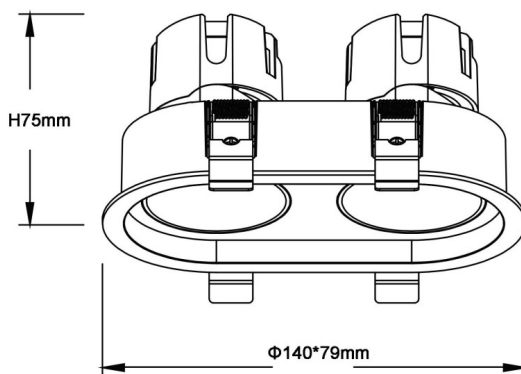

ZENITH IP65R X2 Smart

Lavov downlight from the family ZENITH IP65R X2 Smart with a power of 2X7W and a 60 degrees beam angle. CCT 3000K. Black color. With a total lumen output of 2X560lm and a luminous efficacy of 80lm/W. Made in Die Cast Aluminum. IP65 degree of protection. Class II isolation. DALI wireless Casamby driver. UGR19. CRI90.

Item code	86.D284.0349.02
Product type	Indoor
Category	Downlights
Family	ZENITH
Subfamily	ZENITH IP65R X2 Smart
Pictograms	

Dimensions

Product dimensions (mm) $\Phi 79 \times 140 \times H75 \text{mm}$

Scheme

Product	
Real power (W)	2X7
Real luminous flux (Lm)	2X560
Luminous efficiency (Lm/W)	80
Beam angle (°)	60
Life time (h)	50000 h L80B10
IP	65
Electrical class insulation	Clas II
Colour	Black
U. G. R	19
Control gear included	Yes
Control gear	DALI wireless Casamby
Flicker Free	Yes
Light source	LED
Type of LED	COB
Colour temperature (K)	3000
Colour consistency (SDCM)	SDCM3
CRI	90