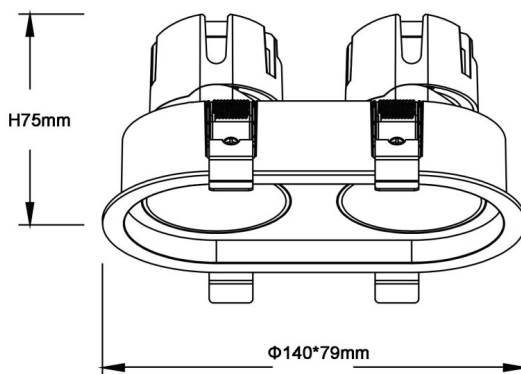

ZENITH IP65R X2 Smart

Lavov downlight from the family ZENITH IP65R X2 Smart with a power of 2X7W and a 60 degrees beam angle. CCT 3000K. Black color. With a total lumen output of 2X560lm and a luminous efficacy of 80lm/W. Made in Die Cast Aluminum. IP65 degree of protection. Class II isolation. DALI wireless Casamby driver. UGR19. CRI90.

Dimensions

Product dimensions (mm) $\Phi 79 \times 140 \times H75 \text{mm}$

Scheme

Item code	86.D284.0349.02
Product type	Indoor
Category	Downlights
Family	ZENITH
Subfamily	ZENITH IP65R X2 Smart
Pictograms	

Product	
Real power (W)	2X7
Real luminous flux (Lm)	2X560
Luminous efficiency (Lm/W)	80
Beam angle (º)	60
Life time (h)	50000 h L80B10
IP	65
Electrical class insulation	Clas II
Colour	Black
U. G. R	19
Control gear included	Yes
Control gear	DALI wireless Casamby
Flicker Free	Yes
Light source	LED
Type of LED	COB
Colour temperature (K)	3000
Colour consistency (SDCM)	SDCM<3
CRI	90