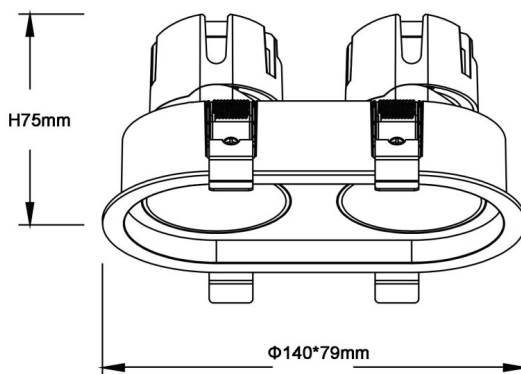

ZENITH IP65R X2 Smart

Lavov downlight from the family ZENITH IP65R X2 Smart with a power of 2X7W and a 24 degrees beam angle. CCT 4000K. Black color. With a total lumen output of 2X560lm and a luminous efficacy of 80lm/W. Made in Die Cast Aluminum. IP65degree of protection. Class II isolation. DALI wireless Casamby driver. UGR19. CRI90.

Dimensions

Product dimensions (mm) $\Phi 79 \times 140 \times H75 \text{mm}$

Scheme

Item code	86.D284.0429.02
Product type	Indoor
Category	Downlights
Family	ZENITH
Subfamily	ZENITH IP65R X2 Smart
Pictograms	

Product	
Real power (W)	2X7
Real luminous flux (Lm)	2X560
Luminous efficiency (Lm/W)	80
Beam angle (º)	24
Life time (h)	50000 h L80B10
IP	65
Electrical class insulation	Clas II
Colour	Black
U. G. R	19
Control gear included	Yes
Control gear	DALI wireless Casamby
Flicker Free	Yes
Light source	LED
Type of LED	COB
Colour temperature (K)	4000
Colour consistency (SDCM)	SDCM<3
CRI	90