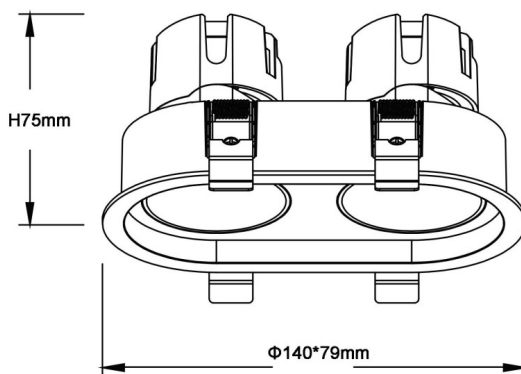

ZENITH IP65R X2 Smart

Lavov downlight from the family ZENITH IP65R X2 Smart with a power of 2X7W and a 36 degrees beam angle. CCT 4000K. White color. With a total lumen output of 2X560lm and a luminous efficacy of 80lm/W. Made in Die Cast Aluminum. IP65degree of protection. Class II isolation. DALI wireless Casamby driver. UGR19. CRI90.

Item code	86.D284.0439.01
Product type	Indoor
Category	Downlights
Family	ZENITH
Subfamily	ZENITH IP65R X2 Smart
Pictograms	

Dimensions

Product dimensions (mm) $\Phi 79 \times 140 \times H75 \text{mm}$

Scheme

Product	
Real power (W)	2X7
Real luminous flux (Lm)	2X560
Luminous efficiency (Lm/W)	80
Beam angle (°)	36
Life time (h)	50000 h L80B10
IP	65
Electrical class insulation	Clas II
Colour	White
U. G. R	19
Control gear included	Yes
Control gear	DALI wireless Casamby
Flicker Free	Yes
Light source	LED
Type of LED	COB
Colour temperature (K)	4000
Colour consistency (SDCM)	SDCM3
CRI	90