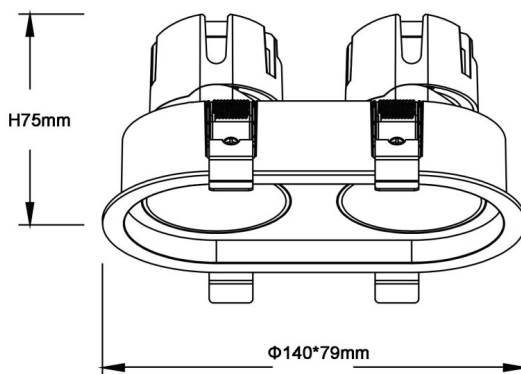

ZENITH IP65R X2 Smart

Lavov downlight from the family ZENITH IP65R X2 Smart with a power of 2X7W and a 36 degrees beam angle. CCT 4000K. White color. With a total lumen output of 2X560lm and a luminous efficacy of 80lm/W. Made in Die Cast Aluminum. IP65 degree of protection. Class II isolation. DALI wireless Casamby driver. UGR19. CRI90.

Dimensions

Product dimensions (mm) $\Phi 79 \times 140 \times H75 \text{mm}$

Scheme

Item code	86.D284.0439.01
Product type	Indoor
Category	Downlights
Family	ZENITH
Subfamily	ZENITH IP65R X2 Smart
Pictograms	

Product	
Real power (W)	2X7
Real luminous flux (Lm)	2X560
Luminous efficiency (Lm/W)	80
Beam angle (º)	36
Life time (h)	50000 h L80B10
IP	65
Electrical class insulation	Clas II
Colour	White
U. G. R	19
Control gear included	Yes
Control gear	DALI wireless Casamby
Flicker Free	Yes
Light source	LED
Type of LED	COB
Colour temperature (K)	4000
Colour consistency (SDCM)	SDCM<3
CRI	90