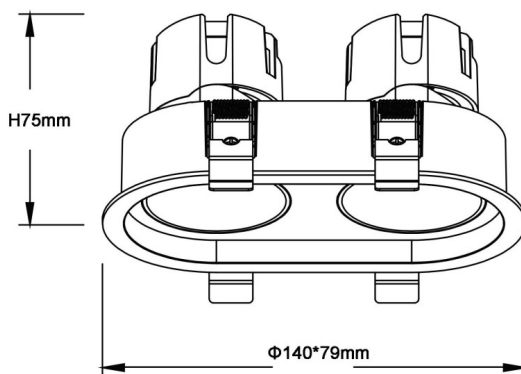

### ZENITH IP65R X2 Smart

Lavov downlight from the family ZENITH IP65R X2 Smart with a power of 2X7W and a 36 degrees beam angle. CCT 4000K. Black color. With a total lumen output of 2X560lm and a luminous efficacy of 80lm/W. Made in Die Cast Aluminum. IP65 degree of protection. Class II isolation. DALI wireless Casamby driver. UGR19. CRI90.

#### Dimensions

Product dimensions (mm)  $\Phi 79 \times 140 \times H75 \text{mm}$

#### Scheme

Product	
Real power (W)	2X7
Real luminous flux (Lm)	2X560
Luminous efficiency (Lm/W)	80
Beam angle (&ordm;)	36
Life time (h)	50000 h L80B10
IP	65
Electrical class insulation	Clas II
Colour	Black
U. G. R	19
Control gear included	Yes
Control gear	DALI wireless Casamby
Flicker Free	Yes
Light source	LED
Type of LED	COB
Colour temperature (K)	4000
Colour consistency (SDCM)	SDCM<3
CRI	90