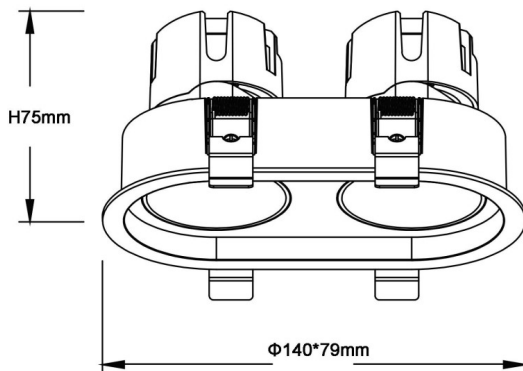

ZENITH IP65R X2 Smart

Lavov downlight from the family ZENITH IP65R X2 Smart with a power of 2X7W and a 60 degrees beam angle. CCT 4000K. White color. With a total lumen output of 2X560lm and a luminous efficacy of 80lm/W. Made in Die Cast Aluminum. IP65degree of protection. Class II isolation. DALI wireless Casamby driver. UGR19. CRI90.

Dimensions

Product dimensions (mm) $\Phi 79 \times 140 \times H75 \text{mm}$

Scheme

Item code	86.D284.0449.01
Product type	Indoor
Category	Downlights
Family	ZENITH
Subfamily	ZENITH IP65R X2 Smart
Pictograms	

Product	
Real power (W)	2X7
Real luminous flux (Lm)	2X560
Luminous efficiency (Lm/W)	80
Beam angle (º)	60
Life time (h)	50000 h L80B10
IP	65
Electrical class insulation	Clas II
Colour	White
U. G. R	19
Control gear included	Yes
Control gear	DALI wireless Casamby
Flicker Free	Yes
Light source	LED
Type of LED	COB
Colour temperature (K)	4000
Colour consistency (SDCM)	SDCM<3
CRI	90