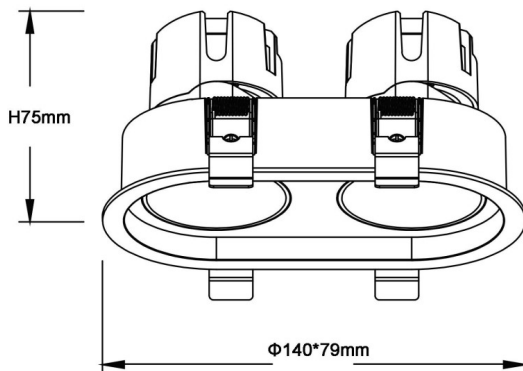

ZENITH IP65R X2 Smart

Lavov downlight from the family ZENITH IP65R X2 Smart with a power of 2X7W and a 60 degrees beam angle. CCT 4000K. White color. With a total lumen output of 2X560lm and a luminous efficacy of 80lm/W. Made in Die Cast Aluminum. IP65 degree of protection. Class II isolation. DALI wireless Casamby driver. UGR19. CRI90.

Dimensions

Product dimensions (mm) $\Phi 79 \times 140 \times H75 \text{mm}$

Scheme

Item code	86.D284.0449.01
Product type	Indoor
Category	Downlights
Family	ZENITH
Subfamily	ZENITH IP65R X2 Smart
Pictograms	

Product	
Real power (W)	2X7
Real luminous flux (Lm)	2X560
Luminous efficiency (Lm/W)	80
Beam angle (°)	60
Life time (h)	50000 h L80B10
IP	65
Electrical class insulation	Clas II
Colour	White
U. G. R	19
Control gear included	Yes
Control gear	DALI wireless Casamby
Flicker Free	Yes
Light source	LED
Type of LED	COB
Colour temperature (K)	4000
Colour consistency (SDCM)	SDCM3
CRI	90