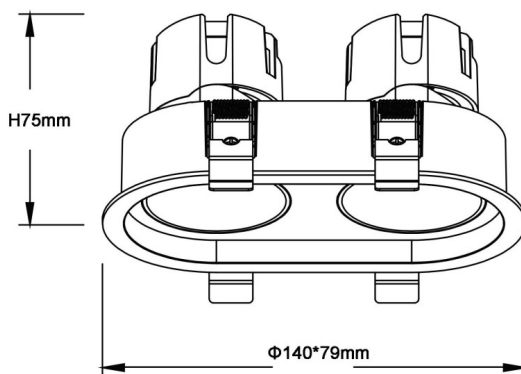

ZENITH IP65R X2 Smart

Lavov downlight from the family ZENITH IP65R X2 Smart with a power of 2X7W and a 60 degrees beam angle. CCT 4000K. Black color. With a total lumen output of 2X560lm and a luminous efficacy of 80lm/W. Made in Die Cast Aluminum. IP65degree of protection. Class II isolation. DALI wireless Casamby driver. UGR19. CRI90.

Item code	86.D284.0449.02
Product type	Indoor
Category	Downlights
Family	ZENITH
Subfamily	ZENITH IP65R X2 Smart
Pictograms	

Dimensions

Product dimensions (mm) $\Phi 79 \times 140 \times H75 \text{mm}$

Scheme

Product	
Real power (W)	2X7
Real luminous flux (Lm)	2X560
Luminous efficiency (Lm/W)	80
Beam angle (°)	60
Life time (h)	50000 h L80B10
IP	65
Electrical class insulation	Clas II
Colour	Black
U. G. R	19
Control gear included	Yes
Control gear	DALI wireless Casamby
Flicker Free	Yes
Light source	LED
Type of LED	COB
Colour temperature (K)	4000
Colour consistency (SDCM)	SDCM3
CRI	90