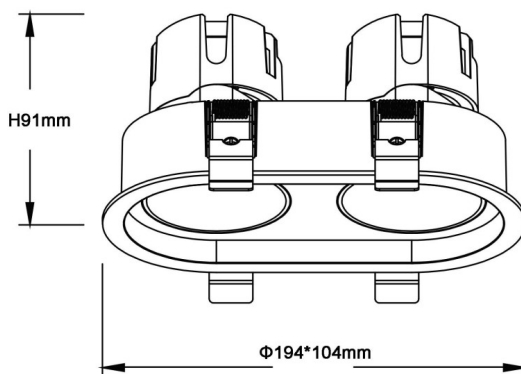

ZENITH IP65R X2 Smart

Lavov downlight from the family ZENITH IP65R X2 Smart with a power of 2X12W and a 12 degrees beam angle. CCT 3000K. White color. With a total lumen output of 2X960lm and a luminous efficacy of 80lm/W. Made in Die Cast Aluminum. IP65degree of protection. Class II isolation. DALI wireless Casamby driver. UGR19. CRI90.

Dimensions

Product dimensions (mm) $\Phi 104 \times 194 \times H91 \text{mm}$

Scheme

Item code	86.D284.1319.01
Product type	Indoor
Category	Downlights
Family	ZENITH
Subfamily	ZENITH IP65R X2 Smart
Pictograms	

Product	
Real power (W)	2X12
Real luminous flux (Lm)	2X960
Luminous efficiency (Lm/W)	80
Beam angle (°)	12
Life time (h)	50000 h L80B10
IP	65
Electrical class insulation	Clas II
Colour	White
U. G. R	19
Control gear included	Yes
Control gear	DALI wireless Casamby
Flicker Free	Yes
Light source	LED
Type of LED	COB
Colour temperature (K)	3000
Colour consistency (SDCM)	SDCM3
CRI	90