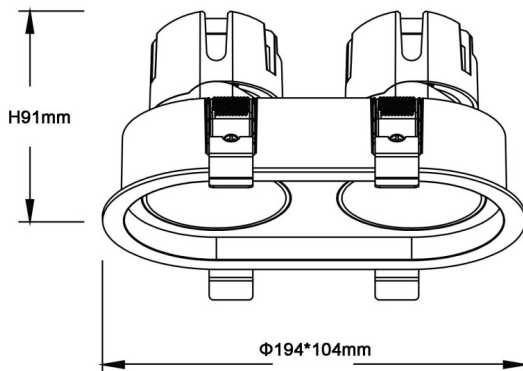

### ZENITH IP65R X2 Smart

Lavov downlight from the family ZENITH IP65R X2 Smart with a power of 2X12W and a 24 degrees beam angle. CCT 3000K. White color. With a total lumen output of 2X960lm and a luminous efficacy of 80lm/W. Made in Die Cast Aluminum. IP65degree of protection. Class II isolation. DALI wireless Casamby driver. UGR19. CRI90.

#### Dimensions

Product dimensions (mm)  $\Phi 104 \times 194 \times H91 \text{mm}$

#### Scheme

Item code	86.D284.1329.01
Product type	Indoor
Category	Downlights
Family	ZENITH
Subfamily	ZENITH IP65R X2 Smart
Pictograms	

Product	
Real power (W)	2X12
Real luminous flux (Lm)	2X960
Luminous efficiency (Lm/W)	80
Beam angle (°)	24
Life time (h)	50000 h L80B10
IP	65
Electrical class insulation	Clas II
Colour	White
U. G. R	19
Control gear included	Yes
Control gear	DALI wireless Casamby
Flicker Free	Yes
Light source	LED
Type of LED	COB
Colour temperature (K)	3000
Colour consistency (SDCM)	SDCM3
CRI	90