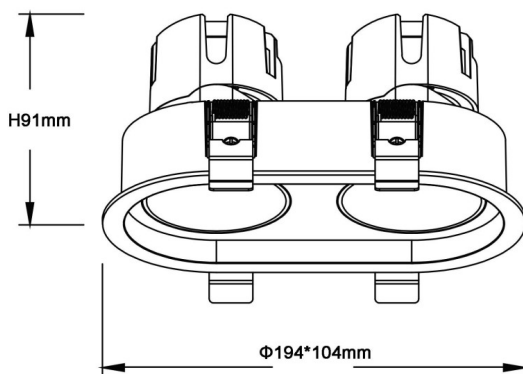

ZENITH IP65R X2 Smart

Lavov downlight from the family ZENITH IP65R X2 Smart with a power of 2X12W and a 36 degrees beam angle. CCT 3000K. White color. With a total lumen output of 2X960lm and a luminous efficacy of 80lm/W. Made in Die Cast Aluminum. IP65 degree of protection. Class II isolation. DALI wireless Casamby driver. UGR19. CRI90.

Item code	86.D284.1339.01
Product type	Indoor
Category	Downlights
Family	ZENITH
Subfamily	ZENITH IP65R X2 Smart
Pictograms	

Dimensions

Product dimensions (mm) $\Phi 104 \times 194 \times H91 \text{mm}$

Scheme

Product	
Real power (W)	2X12
Real luminous flux (Lm)	2X960
Luminous efficiency (Lm/W)	80
Beam angle (°)	36
Life time (h)	50000 h L80B10
IP	65
Electrical class insulation	Clas II
Colour	White
U. G. R	19
Control gear included	Yes
Control gear	DALI wireless Casamby
Flicker Free	Yes
Light source	LED
Type of LED	COB
Colour temperature (K)	3000
Colour consistency (SDCM)	SDCM3
CRI	90