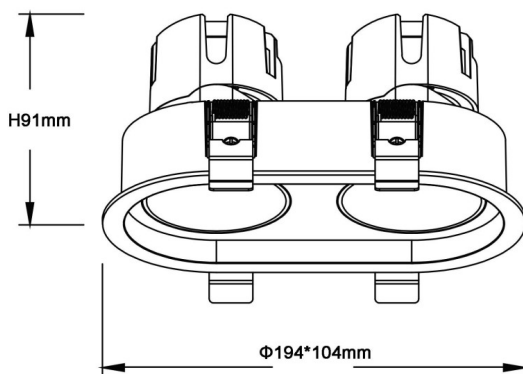

ZENITH IP65R X2 Smart

Lavov downlight from the family ZENITH IP65R X2 Smart with a power of 2X12W and a 36 degrees beam angle. CCT 3000K. Black color. With a total lumen output of 2X960lm and a luminous efficacy of 80lm/W. Made in Die Cast Aluminum. IP65degree of protection. Class II isolation. DALI wireless Casamby driver. UGR19. CRI90.

Item code	86.D284.1339.02
Product type	Indoor
Category	Downlights
Family	ZENITH
Subfamily	ZENITH IP65R X2 Smart
Pictograms	

Dimensions

Product dimensions (mm) $\Phi 104 \times 194 \times H91 \text{mm}$

Scheme

Product	
Real power (W)	2X12
Real luminous flux (Lm)	2X960
Luminous efficiency (Lm/W)	80
Beam angle (º)	36
Life time (h)	50000 h L80B10
IP	65
Electrical class insulation	Clas II
Colour	Black
U. G. R	19
Control gear included	Yes
Control gear	DALI wireless Casamby
Flicker Free	Yes
Light source	LED
Type of LED	COB
Colour temperature (K)	3000
Colour consistency (SDCM)	SDCM<3
CRI	90