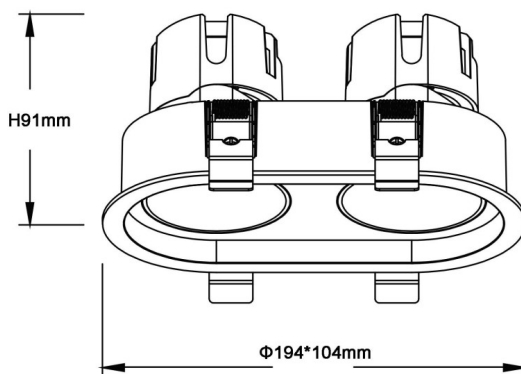

### ZENITH IP65R X2 Smart

Lavov downlight from the family ZENITH IP65R X2 Smart with a power of 2X12W and a 60 degrees beam angle. CCT 3000K. White color. With a total lumen output of 2X960lm and a luminous efficacy of 80lm/W. Made in Die Cast Aluminum. IP65 degree of protection. Class II isolation. DALI wireless Casamby driver. UGR19. CRI90.

#### Dimensions

Product dimensions (mm)  $\Phi 104 \times 194 \times H91 \text{mm}$

#### Scheme

Item code	86.D284.1349.01
Product type	Indoor
Category	Downlights
Family	ZENITH
Subfamily	ZENITH IP65R X2 Smart
Pictograms	

Product	
Real power (W)	2X12
Real luminous flux (Lm)	2X960
Luminous efficiency (Lm/W)	80
Beam angle (°)	60
Life time (h)	50000 h L80B10
IP	65
Electrical class insulation	Clas II
Colour	White
U. G. R	19
Control gear included	Yes
Control gear	DALI wireless Casamby
Flicker Free	Yes
Light source	LED
Type of LED	COB
Colour temperature (K)	3000
Colour consistency (SDCM)	SDCM3
CRI	90