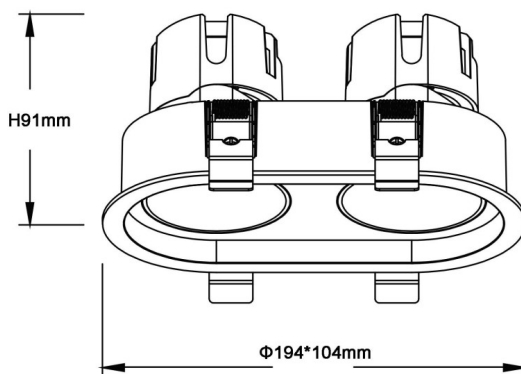

### ZENITH IP65R X2 Smart

Lavov downlight from the family ZENITH IP65R X2 Smart with a power of 2X12W and a 12 degrees beam angle. CCT 4000K. White color. With a total lumen output of 2X960lm and a luminous efficacy of 80lm/W. Made in Die Cast Aluminum. IP65degree of protection. Class II isolation. DALI wireless Casamby driver. UGR19. CRI90.

#### Dimensions

Product dimensions (mm)  $\Phi 104 \times 194 \times H91 \text{mm}$

#### Scheme

Item code	86.D284.1419.01
Product type	Indoor
Category	Downlights
Family	ZENITH
Subfamily	ZENITH IP65R X2 Smart
Pictograms	

Product	
Real power (W)	2X12
Real luminous flux (Lm)	2X960
Luminous efficiency (Lm/W)	80
Beam angle (°)	12
Life time (h)	50000 h L80B10
IP	65
Electrical class insulation	Clas II
Colour	White
U. G. R	19
Control gear included	Yes
Control gear	DALI wireless Casamby
Flicker Free	Yes
Light source	LED
Type of LED	COB
Colour temperature (K)	4000
Colour consistency (SDCM)	SDCM3
CRI	90