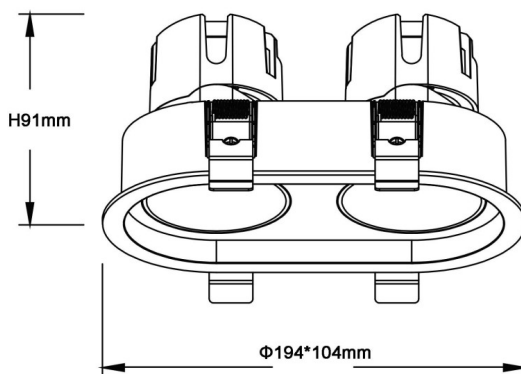

ZENITH IP65R X2 Smart

Lavov downlight from the family ZENITH IP65R X2 Smart with a power of 2X12W and a 12 degrees beam angle. CCT 4000K. White color. With a total lumen output of 2X960lm and a luminous efficacy of 80lm/W. Made in Die Cast Aluminum. IP65degree of protection. Class II isolation. DALI wireless Casamby driver. UGR19. CRI90.

Item code	86.D284.1419.01
Product type	Indoor
Category	Downlights
Family	ZENITH
Subfamily	ZENITH IP65R X2 Smart
Pictograms	

Dimensions

Product dimensions (mm) $\Phi 104 \times 194 \times H91 \text{mm}$

Scheme

Product	
Real power (W)	2X12
Real luminous flux (Lm)	2X960
Luminous efficiency (Lm/W)	80
Beam angle (º)	12
Life time (h)	50000 h L80B10
IP	65
Electrical class insulation	Clas II
Colour	White
U. G. R	19
Control gear included	Yes
Control gear	DALI wireless Casamby
Flicker Free	Yes
Light source	LED
Type of LED	COB
Colour temperature (K)	4000
Colour consistency (SDCM)	SDCM<3
CRI	90