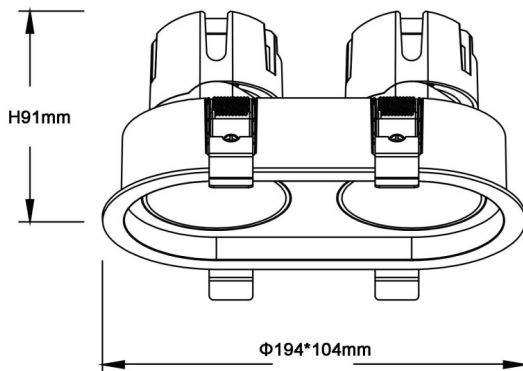

ZENITH IP65R X2 Smart

Lavov downlight from the family ZENITH IP65R X2 Smart with a power of 2X12W and a 24 degrees beam angle. CCT 4000K. White color. With a total lumen output of 2X960lm and a luminous efficacy of 80lm/W. Made in Die Cast Aluminum. IP65degree of protection. Class II isolation. DALI wireless Casamby driver. UGR19. CRI90.

Item code	86.D284.1429.01
Product type	Indoor
Category	Downlights
Family	ZENITH
Subfamily	ZENITH IP65R X2 Smart
Pictograms	

Dimensions

Product dimensions (mm) $\Phi 104 \times 194 \times H91 \text{mm}$

Scheme

Product	
Real power (W)	2X12
Real luminous flux (Lm)	2X960
Luminous efficiency (Lm/W)	80
Beam angle (°)	24
Life time (h)	50000 h L80B10
IP	65
Electrical class insulation	Clas II
Colour	White
U. G. R	19
Control gear included	Yes
Control gear	DALI wireless Casamby
Flicker Free	Yes
Light source	LED
Type of LED	COB
Colour temperature (K)	4000
Colour consistency (SDCM)	SDCM3
CRI	90