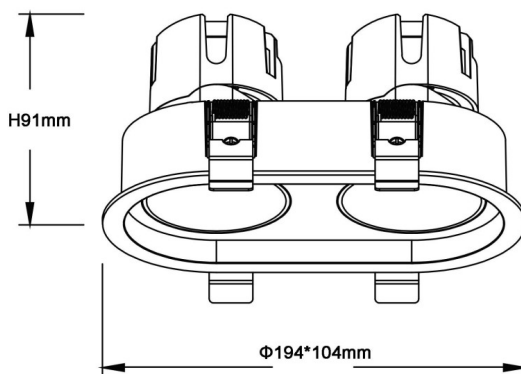

ZENITH IP65R X2 Smart

Lavov downlight from the family ZENITH IP65R X2 Smart with a power of 2X12W and a 24 degrees beam angle. CCT 4000K. Black color. With a total lumen output of 2X960lm and a luminous efficacy of 80lm/W. Made in Die Cast Aluminum. IP65degree of protection. Class II isolation. DALI wireless Casamby driver. UGR19. CRI90.

Item code	86.D284.1429.02
Product type	Indoor
Category	Downlights
Family	ZENITH
Subfamily	ZENITH IP65R X2 Smart
Pictograms	

Dimensions

Product dimensions (mm) $\Phi 104 \times 194 \times H91 \text{mm}$

Scheme

Product	
Real power (W)	2X12
Real luminous flux (Lm)	2X960
Luminous efficiency (Lm/W)	80
Beam angle (°)	24
Life time (h)	50000 h L80B10
IP	65
Electrical class insulation	Clas II
Colour	Black
U. G. R	19
Control gear included	Yes
Control gear	DALI wireless Casamby
Flicker Free	Yes
Light source	LED
Type of LED	COB
Colour temperature (K)	4000
Colour consistency (SDCM)	SDCM3
CRI	90