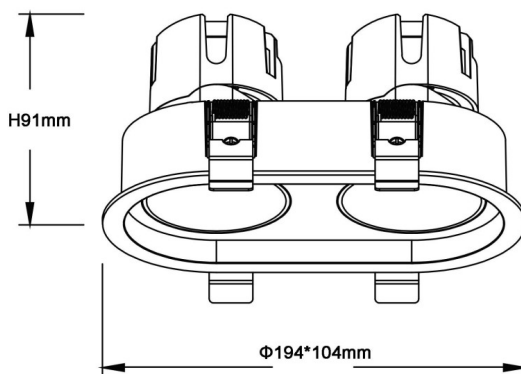

ZENITH IP65R X2 Smart

Lavov downlight from the family ZENITH IP65R X2 Smart with a power of 2X12W and a 24 degrees beam angle. CCT 4000K. Black color. With a total lumen output of 2X960lm and a luminous efficacy of 80lm/W. Made in Die Cast Aluminum. IP65degree of protection. Class II isolation. DALI wireless Casamby driver. UGR19. CRI90.

Item code	86.D284.1429.02
Product type	Indoor
Category	Downlights
Family	ZENITH
Subfamily	ZENITH IP65R X2 Smart
Pictograms	

Dimensions

Product dimensions (mm) $\Phi 104 \times 194 \times H91 \text{mm}$

Scheme

Product	
Real power (W)	2X12
Real luminous flux (Lm)	2X960
Luminous efficiency (Lm/W)	80
Beam angle (º)	24
Life time (h)	50000 h L80B10
IP	65
Electrical class insulation	Clas II
Colour	Black
U. G. R	19
Control gear included	Yes
Control gear	DALI wireless Casamby
Flicker Free	Yes
Light source	LED
Type of LED	COB
Colour temperature (K)	4000
Colour consistency (SDCM)	SDCM<3
CRI	90