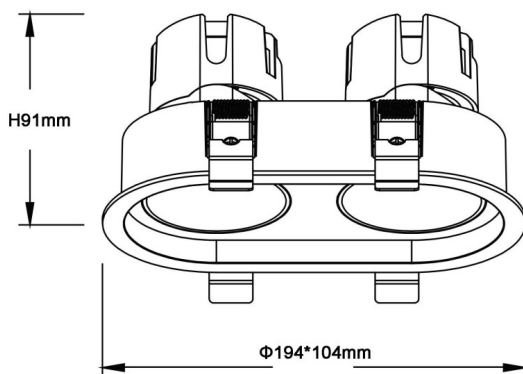

ZENITH IP65R X2 Smart

Lavov downlight from the family ZENITH IP65R X2 Smart with a power of 2X12W and a 24 degrees beam angle. CCT 4000K. Black color. With a total lumen output of 2X960lm and a luminous efficacy of 80lm/W. Made in Die Cast Aluminum. IP65degree of protection. Class II isolation. DALI wireless Casamby driver. UGR19. CRI90.

Dimensions

Product dimensions (mm) $\Phi 104 \times 194 \times H91 \text{mm}$

Scheme

Item code	86.D284.1429.02
Product type	Indoor
Category	Downlights
Family	ZENITH
Subfamily	ZENITH IP65R X2 Smart
Pictograms	

Product	
Real power (W)	2X12
Real luminous flux (Lm)	2X960
Luminous efficiency (Lm/W)	80
Beam angle (°)	24
Life time (h)	50000 h L80B10
IP	65
Electrical class insulation	Clas II
Colour	Black
U. G. R	19
Control gear included	Yes
Control gear	DALI wireless Casamby
Flicker Free	Yes
Light source	LED
Type of LED	COB
Colour temperature (K)	4000
Colour consistency (SDCM)	SDCM<3
CRI	90