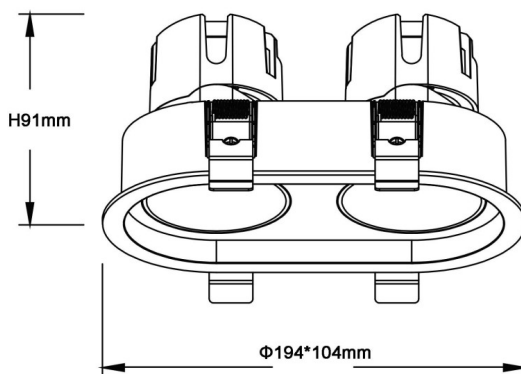

ZENITH IP65R X2 Smart

Lavov downlight from the family ZENITH IP65R X2 Smart with a power of 2X12W and a 36 degrees beam angle. CCT 4000K. White color. With a total lumen output of 2X960lm and a luminous efficacy of 80lm/W. Made in Die Cast Aluminum. IP65degree of protection. Class II isolation. DALI wireless Casamby driver. UGR19. CRI90.

Item code	86.D284.1439.01
Product type	Indoor
Category	Downlights
Family	ZENITH
Subfamily	ZENITH IP65R X2 Smart
Pictograms	

Dimensions

Product dimensions (mm) $\Phi 104 \times 194 \times H91 \text{mm}$

Scheme

Product	
Real power (W)	2X12
Real luminous flux (Lm)	2X960
Luminous efficiency (Lm/W)	80
Beam angle (°)	36
Life time (h)	50000 h L80B10
IP	65
Electrical class insulation	Clas II
Colour	White
U. G. R	19
Control gear included	Yes
Control gear	DALI wireless Casamby
Flicker Free	Yes
Light source	LED
Type of LED	COB
Colour temperature (K)	4000
Colour consistency (SDCM)	SDCM3
CRI	90