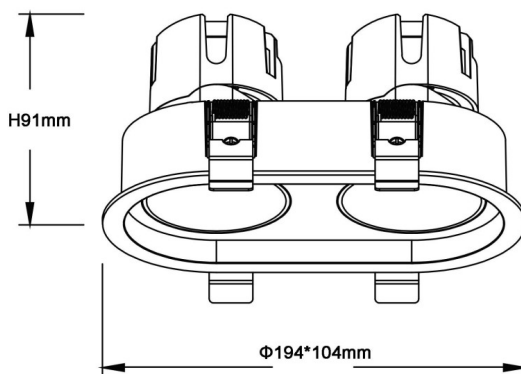

ZENITH IP65R X2 Smart

Lavov downlight from the family ZENITH IP65R X2 Smart with a power of 2X12W and a 36 degrees beam angle. CCT 4000K. White color. With a total lumen output of 2X960lm and a luminous efficacy of 80lm/W. Made in Die Cast Aluminum. IP65 degree of protection. Class II isolation. DALI wireless Casamby driver. UGR19. CRI90.

Item code	86.D284.1439.01
Product type	Indoor
Category	Downlights
Family	ZENITH
Subfamily	ZENITH IP65R X2 Smart
Pictograms	

Dimensions

Product dimensions (mm) $\Phi 104 \times 194 \times H91 \text{mm}$

Scheme

Product	
Real power (W)	2X12
Real luminous flux (Lm)	2X960
Luminous efficiency (Lm/W)	80
Beam angle (º)	36
Life time (h)	50000 h L80B10
IP	65
Electrical class insulation	Clas II
Colour	White
U. G. R	19
Control gear included	Yes
Control gear	DALI wireless Casamby
Flicker Free	Yes
Light source	LED
Type of LED	COB
Colour temperature (K)	4000
Colour consistency (SDCM)	SDCM<3
CRI	90