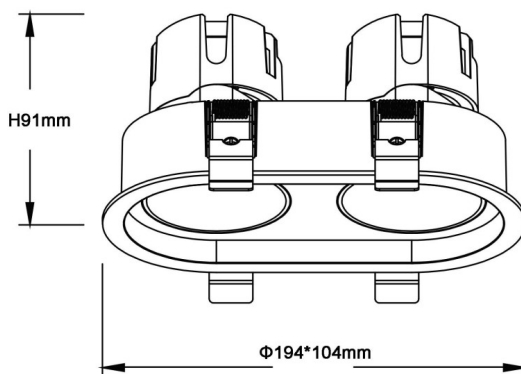

### ZENITH IP65R X2 Smart

Lavov downlight from the family ZENITH IP65R X2 Smart with a power of 2X12W and a 60 degrees beam angle. CCT 4000K. Black color. With a total lumen output of 2X960lm and a luminous efficacy of 80lm/W. Made in Die Cast Aluminum. IP65 degree of protection. Class II isolation. DALI wireless Casamby driver. UGR19. CRI90.

#### Dimensions

Product dimensions (mm)  $\Phi 104 \times 194 \times H91 \text{mm}$

#### Scheme

Item code	86.D284.1449.02
Product type	Indoor
Category	Downlights
Family	ZENITH
Subfamily	ZENITH IP65R X2 Smart
Pictograms	

Product	
Real power (W)	2X12
Real luminous flux (Lm)	2X960
Luminous efficiency (Lm/W)	80
Beam angle (°)	60
Life time (h)	50000 h L80B10
IP	65
Electrical class insulation	Clas II
Colour	Black
U. G. R	19
Control gear included	Yes
Control gear	DALI wireless Casamby
Flicker Free	Yes
Light source	LED
Type of LED	COB
Colour temperature (K)	4000
Colour consistency (SDCM)	SDCM3
CRI	90