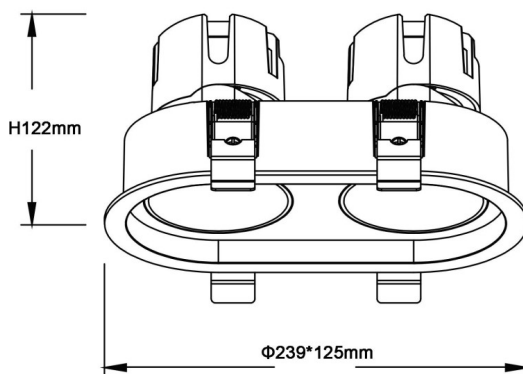

ZENITH IP65R X2 Smart

Lavov downlight from the family ZENITH IP65R X2 Smart with a power of 2X20W and a 24 degrees beam angle. CCT 3000K. Black color. With a total lumen output of 2X1600lm and a luminous efficacy of 80lm/W. Made in Die Cast Aluminum. IP65degree of protection. Class II isolation. DALI wireless Casamby driver. UGR19. CRI90.

Item code	86.D284.2329.02
Product type	Indoor
Category	Downlights
Family	ZENITH
Subfamily	ZENITH IP65R X2 Smart
Pictograms	

Dimensions

Product dimensions (mm) $\Phi 125 \times 239 \times H122 \text{mm}$

Scheme

Product	
Real power (W)	2X20
Real luminous flux (Lm)	2X1600
Luminous efficiency (Lm/W)	80
Beam angle (º)	24
Life time (h)	50000 h L80B10
IP	65
Electrical class insulation	Clas II
Colour	Black
U. G. R	19
Control gear included	Yes
Control gear	DALI wireless Casamby
Flicker Free	Yes
Light source	LED
Type of LED	COB
Colour temperature (K)	3000
Colour consistency (SDCM)	SDCM<3
CRI	90