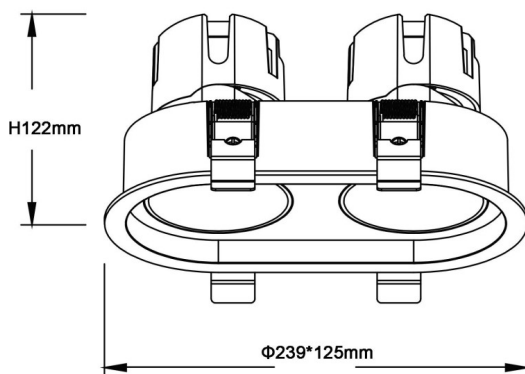

ZENITH IP65R X2 Smart

Lavov downlight from the family ZENITH IP65R X2 Smart with a power of 2X20W and a 36 degrees beam angle. CCT 3000K. Black color. With a total lumen output of 2X1600lm and a luminous efficacy of 80lm/W. Made in Die Cast Aluminum. IP65degree of protection. Class II isolation. DALI wireless Casamby driver. UGR19. CRI90.

Dimensions

Product dimensions (mm) $\Phi 125 \times 239 \times H122 \text{mm}$

Scheme

Item code	86.D284.2339.02
Product type	Indoor
Category	Downlights
Family	ZENITH
Subfamily	ZENITH IP65R X2 Smart
Pictograms	

Product	
Real power (W)	2X20
Real luminous flux (Lm)	2X1600
Luminous efficiency (Lm/W)	80
Beam angle (°)	36
Life time (h)	50000 h L80B10
IP	65
Electrical class insulation	Clas II
Colour	Black
U. G. R	19
Control gear included	Yes
Control gear	DALI wireless Casamby
Flicker Free	Yes
Light source	LED
Type of LED	COB
Colour temperature (K)	3000
Colour consistency (SDCM)	SDCM<3
CRI	90