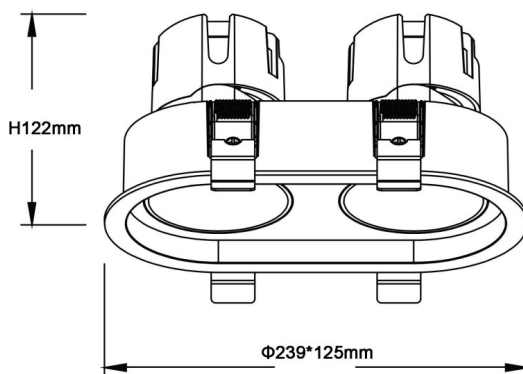

ZENITH IP65R X2 Smart

Lavov downlight from the family ZENITH IP65R X2 Smart with a power of 2X20W and a 60 degrees beam angle. CCT 3000K. White color. With a total lumen output of 2X1600lm and a luminous efficacy of 80lm/W. Made in Die Cast Aluminum. IP65 degree of protection. Class II isolation. DALI wireless Casamby driver. UGR19. CRI90.

Dimensions

Product dimensions (mm) $\Phi 125 \times 239 \times H122 \text{mm}$

Scheme

Item code	86.D284.2349.01
Product type	Indoor
Category	Downlights
Family	ZENITH
Subfamily	ZENITH IP65R X2 Smart
Pictograms	

Product	
Real power (W)	2X20
Real luminous flux (Lm)	2X1600
Luminous efficiency (Lm/W)	80
Beam angle (°)	60
Life time (h)	50000 h L80B10
IP	65
Electrical class insulation	Clas II
Colour	White
U. G. R	19
Control gear included	Yes
Control gear	DALI wireless Casamby
Flicker Free	Yes
Light source	LED
Type of LED	COB
Colour temperature (K)	3000
Colour consistency (SDCM)	SDCM3
CRI	90