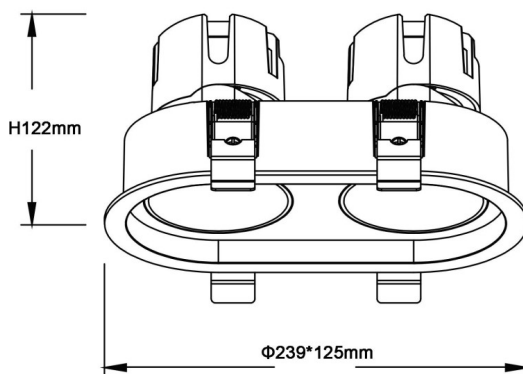

ZENITH IP65R X2 Smart

Lavov downlight from the family ZENITH IP65R X2 Smart with a power of 2X20W and a 60 degrees beam angle. CCT 3000K. White color. With a total lumen output of 2X1600lm and a luminous efficacy of 80lm/W. Made in Die Cast Aluminum. IP65 degree of protection. Class II isolation. DALI wireless Casamby driver. UGR19. CRI90.

Item code	86.D284.2349.01
Product type	Indoor
Category	Downlights
Family	ZENITH
Subfamily	ZENITH IP65R X2 Smart
Pictograms	

Dimensions

Product dimensions (mm) $\Phi 125 \times 239 \times H122 \text{mm}$

Scheme

Product	
Real power (W)	2X20
Real luminous flux (Lm)	2X1600
Luminous efficiency (Lm/W)	80
Beam angle (º)	60
Life time (h)	50000 h L80B10
IP	65
Electrical class insulation	Clas II
Colour	White
U. G. R	19
Control gear included	Yes
Control gear	DALI wireless Casamby
Flicker Free	Yes
Light source	LED
Type of LED	COB
Colour temperature (K)	3000
Colour consistency (SDCM)	SDCM<3
CRI	90