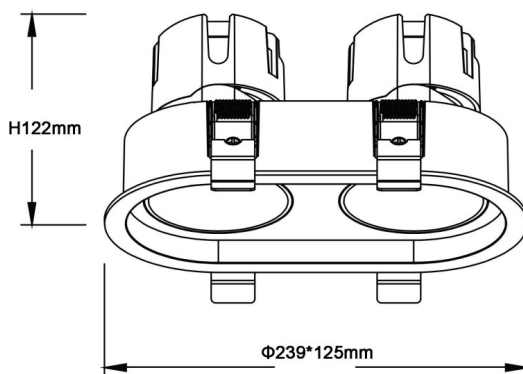

### ZENITH IP65R X2 Smart

Lavov downlight from the family ZENITH IP65R X2 Smart with a power of 2X20W and a 12 degrees beam angle. CCT 4000K. White color. With a total lumen output of 2X1600lm and a luminous efficacy of 80lm/W. Made in Die Cast Aluminum. IP65degree of protection. Class II isolation. DALI wireless Casamby driver. UGR19. CRI90.

#### Dimensions

Product dimensions (mm)  $\Phi 125 \times 239 \times H122 \text{mm}$

#### Scheme

Item code	86.D284.2419.01
Product type	Indoor
Category	Downlights
Family	ZENITH
Subfamily	ZENITH IP65R X2 Smart
Pictograms	

Product	
Real power (W)	2X20
Real luminous flux (Lm)	2X1600
Luminous efficiency (Lm/W)	80
Beam angle (&ordm;)	12
Life time (h)	50000 h L80B10
IP	65
Electrical class insulation	Clas II
Colour	White
U. G. R	19
Control gear included	Yes
Control gear	DALI wireless Casamby
Flicker Free	Yes
Light source	LED
Type of LED	COB
Colour temperature (K)	4000
Colour consistency (SDCM)	SDCM<3
CRI	90